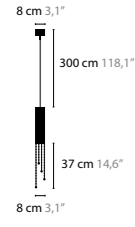

SEXY CRYSTALS

DESIGN BY COEN MUNSTERS

12110 > 12115 H1