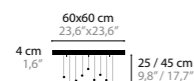

12674 > 12677 C9