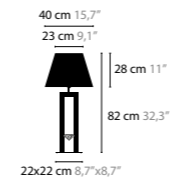

ELEMENTS OF LOVE
DESIGN BY COEN MUNSTERS

10510 / 10511 H1

10514 / 10515 H2

10518 / 10519 H3

10524 / 10525 H5

10530 / 10531 H5L

10540 / 10541 H8L

10550 / 10551 W1

10554 / 10555 W1 XL

10580 C1

10584 C1 XL

10590 S1

10560 T1

10570 F1

ELEMENTS OF LOVE H1 WITH CRYSTAL ELEMENT

10510 COLORS 00 01 02 05 10 12 16 BASE 1 X GY6.35 / 12V / MAX. 35W
10511 LED COLORS 00 01 02 05 10 12 16 BASE 1 X 4,5W / 2700K

ELEMENTS OF LOVE H2 WITH CRYSTAL ELEMENT

10514 COLORS 00 01 02 05 10 12 16 BASE 2 X GY6.35 / 12V / MAX. 35W
10515 LED COLORS 00 01 02 05 10 12 16 BASE 2 X 4,5W / 2700K

ELEMENTS OF LOVE H3 WITH CRYSTAL ELEMENT

10518 COLORS 00 01 02 05 10 12 16 BASE 3 X GY6.35 / 12V / MAX. 35W
10519 LED COLORS 00 01 02 05 10 12 16 BASE 3 X 4,5W / 2700K

ELEMENTS OF LOVE H5 WITH CRYSTAL ELEMENT

10524 COLORS 00 01 02 05 10 12 16 BASE 5 X GY6.35 / 12V / MAX. 35W
10525 LED COLORS 00 01 02 05 10 12 16 BASE 5 X 4,5W / 2700K

ELEMENTS OF LOVE H5L WITH CRYSTAL ELEMENT

10530 COLORS 00 01 02 05 10 12 16 BASE 5 X GY6.35 / 12V / MAX. 35W
10531 LED COLORS 00 01 02 05 10 12 16 BASE 5 X 4,5W / 2700K

ELEMENTS OF LOVE H8L WITH CRYSTAL ELEMENT

10540 COLORS 00 01 02 05 10 12 16 BASE 8 X GY6.35 / 12V / MAX. 35W
10541 LED COLORS 00 01 02 05 10 12 16 BASE 8 X 4,5W / 2700K

1. **COLORS**
2. 00 BRILLIANT BRASS
   - 01 SATIN BRASS
   - 02 CHROME
   - 05 BRONZE
   - 10 BLACK MATT
   - 12 BLACK GLOSSY
   - 16 MATT NICKEL

ELEMENTS OF LOVE W1 WITH CRYSTAL ELEMENT

10550 COLORS 00 01 02 05 10 12 16 BASE 1 X GY6.35 / 12V / MAX. 35W
10551 LED COLORS 00 01 02 05 10 12 16 BASE 1 X 4,5W / 2700K

ELEMENTS OF LOVE W1 XL WITH CRYSTAL ELEMENT

10554 COLORS 00 01 02 05 10 12 16 BASE 1 X GY6.35 / 12V / MAX. 35W
10555 LED COLORS 00 01 02 05 10 12 16 BASE 1 X 4,5W / 2700K

ELEMENTS OF LOVE C1 WITH CRYSTAL ELEMENT

10580 LED COLORS 00 01 02 05 10 12 16 BASE 1 X 6,5W / 2700K

ELEMENTS OF LOVE C1 XL WITH CRYSTAL ELEMENT

10584 LED COLORS 00 01 02 05 10 12 16 BASE 1 X 6,5W / 2700K

ELEMENTS OF LOVE S1 WITH CRYSTAL ELEMENT