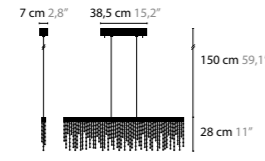

10916 > 10918 H CXL