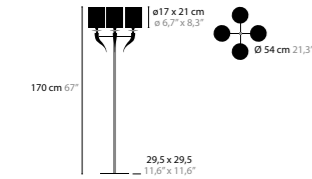

LOVING ARMS
DESIGN BY COEN MUNSTERS

11610 H5

11620 H6

11624 H10

11680 F4

11640 W1

11644 W2

11670 T2

LOVING ARMS H5	BASE: 5 X E14 / 220V / MAX. 40W
11610 WITH CRYSTAL ELEMENTS	COLORS 00 01 02 05 10 12 13 14 16 SHADE 301 310 320 377 391
LOVING ARMS H6	BASE: 6 X E14 / 220V / MAX. 40W
11620 WITH CRYSTAL ELEMENTS	COLORS 00 01 02 05 10 12 13 14 16 SHADE 301 310 320 377 391
LOVING ARMS H10	BASE: 10 X E14 / 220V / MAX. 40W
11624 WITH CRYSTAL ELEMENTS	COLORS 00 01 02 05 10 12 13 14 16 SHADE 301 310 320 377 391
LOVING ARMS F4	BASE: 4 X E14 / 220V / MAX. 40W INCL. REGULAR / DIMMER
11680 WITH CRYSTAL ELEMENTS	COLORS 00 01 02 05 10 12 13 14 16 SHADE 301 310 320 377 391
LOVING ARMS W1	BASE: 1 X E14 / 220V / MAX. 25W
11640 WITH CRYSTAL ELEMENTS	COLORS 00 01 02 05 10 12 13 14 16 SHADE 301 310 320 377 391
LOVING ARMS W2	BASE: 2 X E14 / 220V / MAX. 25W
11644 WITH CRYSTAL ELEMENTS	COLORS 00 01 02 05 10 12 13 14 16 SHADE 301 310 320 377 391
LOVING ARMS T2	BASE: 2 X E14 / 220V / MAX. 40W INCL. REGULAR / DIMMER
11670 WITH CRYSTAL ELEMENTS	COLORS 00 01 02 05 10 12 13 14 16 SHADE 301 310 320 377 391

1. **COLORS**
2. 00 BRILLIANT BRASS
   - 01 SATIN BRASS
   - 02 CHROME
   - 05 BRONZE
   - 10 BLACK MATT
   - 12 BLACK GLOSSY
   - 13 WHITE GLOSSY
   - 14 WHITE MATT
   - 16 MATT NICKEL
3. **SHADE**
4. 301 WHITE
   - 310 CREME
   - 320 BLACK
   - 377 BROWN
   - 391 RED

GENERAL INFORMATION: - ON REQUEST WITHOUT CRYSTAL PARTS
- OTHER COLORS ON REQUEST