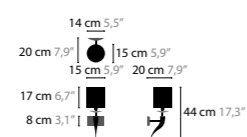

LOVING ARMS
DESIGN BY COEN MUNSTERS

11610 H5

11620 H6

11624 H10

11680 F4

11640 W1

11644 W2

11670 T2

LOVING ARMS H5	BASE: 5 X E14 / 220V / MAX. 40W
11610 WITH CRYSTAL ELEMENTS	COLORS 00 01 02 05 10 12 13 14 16 SHADE 301 310 320 377 391
LOVING ARMS H6	BASE: 6 X E14 / 220V / MAX. 40W
11620 WITH CRYSTAL ELEMENTS	COLORS 00 01 02 05 10 12 13 14 16 SHADE 301 310 320 377 391
LOVING ARMS H10	BASE: 10 X E14 / 220V / MAX. 40W
11624 WITH CRYSTAL ELEMENTS	COLORS 00 01 02 05 10 12 13 14 16 SHADE 301 310 320 377 391
LOVING ARMS F4	BASE: 4 X E14 / 220V / MAX. 40W INCL. REGULAR / DIMMER
11680 WITH CRYSTAL ELEMENTS	COLORS 00 01 02 05 10 12 13 14 16 SHADE 301 310 320 377 391
LOVING ARMS W1	BASE: 1 X E14 / 220V / MAX. 25W
11640 WITH CRYSTAL ELEMENTS	COLORS 00 01 02 05 10 12 13 14 16 SHADE 301 310 320 377 391
LOVING ARMS W2	BASE: 2 X E14 / 220V / MAX. 25W
11644 WITH CRYSTAL ELEMENTS	COLORS 00 01 02 05 10 12 13 14 16 SHADE 301 310 320 377 391
LOVING ARMS T2	BASE: 2 X E14 / 220V / MAX. 40W INCL. REGULAR / DIMMER
11670 WITH CRYSTAL ELEMENTS	COLORS 00 01 02 05 10 12 13 14 16 SHADE 301 310 320 377 391

1. **COLORS**
2. 00 BRILLIANT BRASS
   - 01 SATIN BRASS
   - 02 CHROME
   - 05 BRONZE
   - 10 BLACK MATT
   - 12 BLACK GLOSSY
   - 13 WHITE GLOSSY
   - 14 WHITE MATT
   - 16 MATT NICKEL
3. **SHADE**
4. 301 WHITE
   - 310 CREME
   - 320 BLACK
   - 377 BROWN
   - 391 RED

GENERAL INFORMATION: - ON REQUEST WITHOUT CRYSTAL PARTS
- OTHER COLORS ON REQUEST