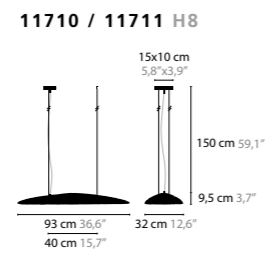

NIGHT IN PARIS GLASS IS A HANDMADE COMPOSITION OF LINES OF GLASS WITH OPEN SPACES AND EVERY PIECE OF GLASS IS UNIQUE. THE OPEN SPACES, ALSO WITH SILVER COATING, LETS LIGHT THROUGH THE GLASS, WHICH GIVES AN EXCELLENT GLOW AND EFFECT. NIGHT IN PARIS IS AVAILABLE WITH CLEAR AND SILVER GLASS.

NIGHT IN PARIS H8	BASE: 8 X G9 / 220V / MAX. 40W
11710 CLEAR GLASS	COLORS 00 01 02 05 16
11711 SILVER GLASS	COLORS 00 01 02 05 16

NIGHT IN PARIS H10	BASE: 10 X G9 / 220V / MAX. 40W
11720 CLEAR GLASS	COLORS 00 01 02 05 16
11721 SILVER GLASS	COLORS 00 01 02 05 16

COLORS		00 BRILLIANT BRASS
		01 SATIN BRASS
		02 CHROME
		05 BRONZE
		16 MATT NICKEL

GENERAL INFORMATION: - ALL GLASS IS ITALIAN HANDMADE AND EVERY PIECE IS UNIQUE
- OTHER COLORS FOR METAL PARTS ON REQUEST