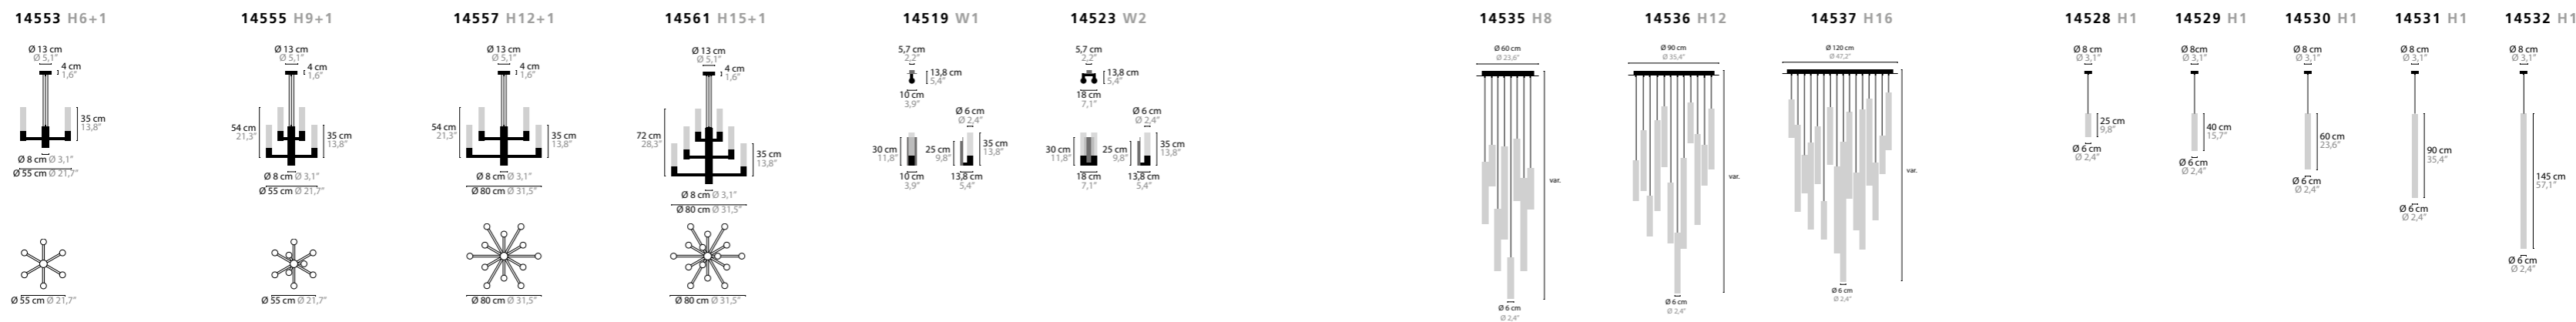

13970

INFINITY

14519
14521
DISPLAYED WITHOUT CRYSTALS

14523
14525

INFINITY

INFINITY
DESIGN BY COEN MUNSTERS

INFINITY H6+1 BASE: 7X GU10 / 220V / MAX. 50W
14553 35CM COLORS 00 01 02 05 10 12 13 14 16
14554 53CM COLORS 00 01 02 05 10 12 13 14 16