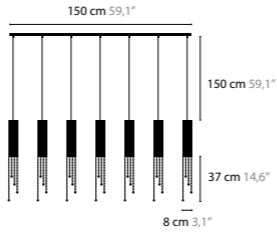

12260 > 12265 H7