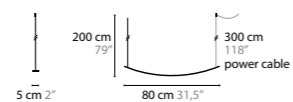

OUT OF LINE

DESIGN BY COEN MUNSTERS

14100

14110 XL

OUT OF LINE LED 7W / 24V / 2700K / 280 LUMEN NEEDED SUPPLEMENT: CEILING ELECTRICAL BOX

14100 COLORS 02 16 32 33

OUT OF LINE XL LED 13W / 24V / 2700K / 520 LUMEN NEEDED SUPPLEMENT: CEILING ELECTRICAL BOX

14110 COLORS 02 16 32 33

OUT OF LINE CEILING ELECTRICAL BOX

CREATE YOUR OWN COMPOSITION, COUNT THE TOTAL WATTAGE AND CHOOSE THE MATCHING ELECTRICAL BOX

14116 COLORS 02 16 32 33 BOX FOR MAX. 8W LED 170 X 60 X 35 MM
14119 COLORS 02 16 32 33 BOX FOR MIN. 12W / MAX. 20W LED 200 X 70 X 35 MM
14122 COLORS 02 16 32 33 BOX FOR MAX. 75W LED 220 X 300 X 40 MM
14125 COLORS 02 16 32 33 BOX FOR MAX. 150W LED 300 X 300 X 40 MM

COLORS		
02	CHROME	
16	MATT NICKEL	
32	BLACK STRUCTURE	
33	WHITE STRUCTURE	

GENERAL INFORMATION: - DIMMABLE