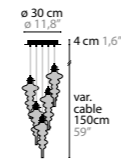

REFLEXX
DESIGN BY COEN MUNSTERS

14360 H5

REFLEXX XXL
DESIGN BY COEN MUNSTERS

REFLEXX H1 14350	COLORS 00 02 32	1X LED 6W / 3000K / 425 LUMEN CLEAR GLASS
REFLEXX H3 14355	COLORS 00 02 32	3X LED 6W / 3000K / 1275 LUMEN CLEAR GLASS
REFLEXX H5 14360	COLORS 00 02 32	5X LED 6W / 3000K / 2125 LUMEN CLEAR GLASS
REFLEXX H8 14365	COLORS 00 02 32	8X LED 6W / 3000K / 3400 LUMEN CLEAR GLASS
REFLEXX H8L 14370	COLORS 00 02 32	8X LED 6W / 3000K / 3400 LUMEN CLEAR GLASS
REFLEXX H16L 14375	COLORS 00 02 32	16X LED 6W / 3000K / 6800 LUMEN CLEAR GLASS
REFLEXX W1 14380	COLORS 00 02 32	1X LED 6W / 3000K / 425 LUMEN CLEAR GLASS
REFLEXX W1+1 14385	COLORS 00 02 32	2X LED 6W / 3000K / 850 LUMEN CLEAR GLASS

COLORS

	00 BRILLIANT BRASS
	02 CHROME
	32 BLACK STRUCTURE

GENERAL INFORMATION:
- DIMMABLE
- OTHER COLORS ON REQUEST

REFLEXX H1 XXL 14400	CLEAR GLASS	BASE: 1X GU10 / 220V COLORS 00 02 32
REFLEXX T1 XXL 14405	CLEAR GLASS	BASE: 1X E27 / 220V COLORS 00 02 32

COLORS

	00 BRILLIANT BRASS
	02 CHROME
	32 BLACK STRUCTURE

GENERAL INFORMATION:
- DIMMABLE
- OTHER COLORS ON REQUEST