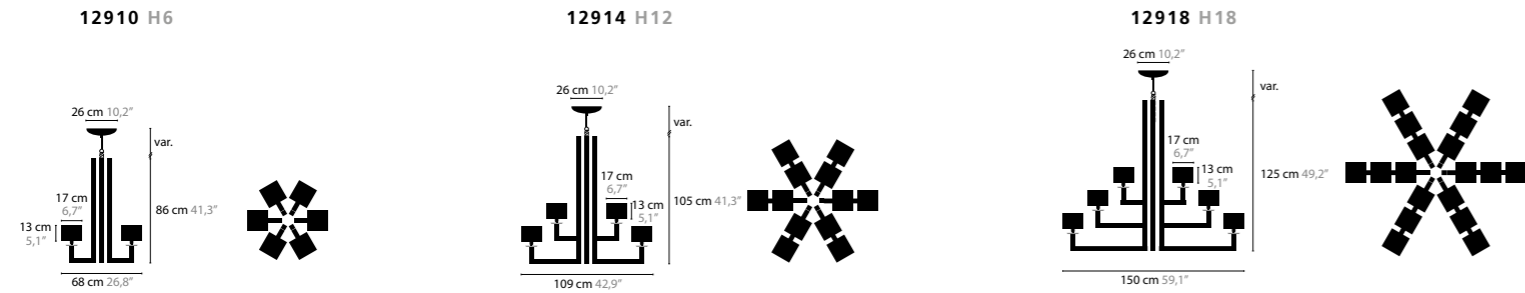

SWINGING BALLET
DESIGN BY COEN MUNSTERS

SWINGING BALLET H6	BASE: 6 X E14 / 220V / MAX. 40W - CHAIN CA. 1,5 MTR.
12910 SWAROVSKI® STRASS®	COLORS 00 01 02 05 10 12 13 14 16 SHADE 301 310 320 377 391
SWINGING BALLET H12	BASE: 12 X E14 / 220V / MAX. 40W - CHAIN CA. 1,5 MTR
12914 SWAROVSKI® STRASS®	COLORS 00 01 02 05 10 12 13 14 16 SHADE 301 310 320 377 391
SWINGING BALLET H18	BASE: 18 X E14 / 220V / MAX. 40W - CHAIN CA. 1,5 MTR
12918 SWAROVSKI® STRASS®	COLORS 00 01 02 05 10 12 13 14 16 SHADE 301 310 320 377 391
SWINGING BALLET F1	BASE: 1 X E27 / 220V / MAX. 100W, INCL. REGULAR / DIMMER
12980	COLORS 00 01 02 05 10 12 13 14 16 SHADE 301 310 320 377 391
SWINGING BALLET T1	BASE: 1 X E27 / 220V / MAX. 60W
12970	COLORS 00 01 02 05 10 12 13 14 16 SHADE 301 310 320 377 391
SWINGING BALLET T1	BASE: 1 X E27 / 220V / MAX. 60W
12972 SWAROVSKI® STRASS®	COLORS 00 01 02 05 10 12 13 14 16 SHADE 301 310 320 377 391
SWINGING BALLET W1	BASE: 1 X E14 / 220V / MAX. 40W
12950 SWAROVSKI® STRASS®	COLORS 00 01 02 05 10 12 13 14 16 SHADE 301 310 320 377 391
SWINGING BALLET W2	BASE: 2 X E14 / 220V / MAX. 40W
12954 SWAROVSKI® STRASS®	COLORS 00 01 02 05 10 12 13 14 16 SHADE 301 310 320 377 391

SHADE		301 WHITE
		310 CREME
		320 BLACK
		377 BROWN
		391 RED
COLORS		02 CHROME
		05 BRONZE
		10 BLACK MATT
		12 BLACK GLOSSY
		13 WHITE GLOSSY
		14 WHITE MATT
	16 MATT NICKEL	

SWINGING BALLET W3	BASE: 3 X E14 / 220V / MAX. 40W
12958 SWAROVSKI® STRASS®	COLORS 00 01 02 05 10 12 13 14 16 SHADE 301 310 320 377 391
SWINGING BALLET H5	BASE: 5 X E14 / 220V / MAX. 40W
12922 SWAROVSKI® STRASS®	COLORS 00 01 02 05 10 12 13 14 16 SHADE 301 310 320 377 391
SWINGING BALLET H7	BASE: 7 X E14 / 220V / MAX. 40W
12926 SWAROVSKI® STRASS®	COLORS 00 01 02 05 10 12 13 14 16 SHADE 301 310 320 377 391
SWINGING BALLET H10	BASE: 10 X E14 / 220V / MAX. 40W
12930 SWAROVSKI® STRASS®	COLORS 00 01 02 05 10 12 13 14 16 SHADE 301 310 320 377 391
SWINGING BALLET H14	BASE: 14 X E14 / 220V / MAX. 40W
12934 SWAROVSKI® STRASS®	COLORS 00 01 02 05 10 12 13 14 16 SHADE 301 310 320 377 391
SWINGING BALLET H17	BASE: 17 X E14 / 220V / MAX. 40W
12938 SWAROVSKI® STRASS®	COLORS 00 01 02 05 10 12 13 14 16 SHADE 301 310 320 377 391
SWINGING BALLET H23	BASE: 23 X E14 / 220V / MAX. 40W
12942 SWAROVSKI® STRASS®	COLORS 00 01 02 05 10 12 13 14 16 SHADE 301 310 320 377 391

SHADE		301 WHITE
		310 CREME
		320 BLACK
		377 BROWN
		391 RED
COLORS		02 CHROME
		05 BRONZE
		10 BLACK MATT
		12 BLACK GLOSSY
		13 WHITE GLOSSY
		14 WHITE MATT
	16 MATT NICKEL	

GENERAL INFORMATION: - OTHER COLORS ON REQUEST
- CYRSTAL: SWAROVSKI® STRASS®
- MIDDLE BASE ARTICLE 12910, 12914, 12918: OTHER LENGHTS ON REQUEST