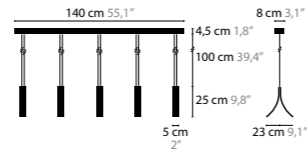

13732 H5 XL

13730 H5