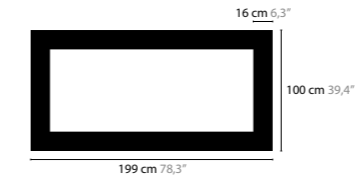

12456 > 12458 H26

SKY CYCLES H5 BASE: 5 X G9 / 220V / MAX. 40W
12540 WITH CRYSTAL COLORS 02
12541 WITH SPECTRA® CRYSTAL COLORS 02
12542 WITH SWAROVSKI® STRASS® COLORS 02

LINE

SKY CYCLES H8 BASE: 8 X G9 / 220V / MAX. 40W
12546 WITH CRYSTAL COLORS 02
12547 WITH SPECTRA® CRYSTAL COLORS 02
12548 WITH SWAROVSKI® STRASS® COLORS 02

LINE

SKY CYCLES H12 BASE: 12 X G9 / 220V / MAX. 40W
12552 WITH CRYSTAL COLORS 02
12553 WITH SPECTRA® CRYSTAL COLORS 02
12554 WITH SWAROVSKI® STRASS® COLORS 02

LINE

SKY CYCLES H16 BASE: 16 X G9 / 220V / MAX. 40W
12558 WITH CRYSTAL COLORS 02
12559 WITH SPECTRA® CRYSTAL COLORS 02
12560 WITH SWAROVSKI® STRASS® COLORS 02

LINE

SKY CYCLES H29 BASE: 29 X G9 / 220V / MAX. 40W
12564 WITH CRYSTAL COLORS 02
12565 WITH SPECTRA® CRYSTAL COLORS 02
12566 WITH SWAROVSKI® STRASS® COLORS 02

LINE

SKY CYCLES H16 BASE: 16 X G9 / 220V / MAX. 40W
12450 WITH CRYSTAL COLORS 02
12451 WITH SPECTRA® CRYSTAL COLORS 02
12452 WITH SWAROVSKI® STRASS® COLORS 02

RECTANGLE

SKY CYCLES H26 BASE: 26 X G9 / 220V / MAX. 40W
12456 WITH CRYSTAL COLORS 02
12457 WITH SPECTRA® CRYSTAL COLORS 02
12458 WITH SWAROVSKI® STRASS® COLORS 02

RECTANGLE

COLORS 02 CHROME

GENERAL INFORMATION: - CUSTOMISING ON REQUEST, BOTH FOR SIZE OF FIXTURE AND LENGTH OF CRYSTAL
- OTHER COLORS ON REQUEST