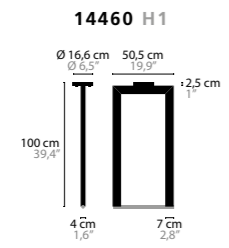

CONNECT
DESIGN BY STAN MAES

CONNECT H1 1X S145 220V
14460 COLORS 32

COLORS ■ 32 BLACK STRUCTURE

GENERAL INFORMATION:
- DIMMABLE
- DELIVERED WITHOUT LIGHT SOURCE