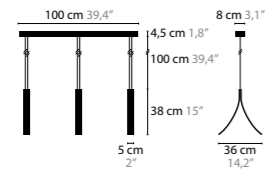

STREAM

DESIGN BY COEN MUNSTERS

13772 W1 XL

STREAM H1 LED 7W / 24V / 2700K / 385 LUMEN
13710 COLORS 02 16 32 33

STREAM H1 XL LED 7W / 24V / 2700K / 385 LUMEN
13712 COLORS 02 16 32 33

STREAM H3 LED 3 X 7W / 24V / 2700K / 1155 LUMEN
13720 COLORS 02 16 32 33

STREAM H3 XL LED 3 X 7W / 24V / 2700K / 1155 LUMEN
13722 COLORS 02 16 32 33

STREAM H5 LED 5 X 7W / 24V / 2700K / 1925 LUMEN
13730 COLORS 02 16 32 33

STREAM H5 XL LED 5 X 7W / 24V / 2700K / 1925 LUMEN
13732 COLORS 02 16 32 33

STREAM H7 LED 7 X 7W / 24V / 2700K / 2695 LUMEN
13740 COLORS 02 16 32 33

STREAM H7 XL LED 7 X 7W / 24V / 2700K / 2695 LUMEN
13742 COLORS 02 16 32 33

STREAM W1 LED 7W / 24V / 2700K / 385 LUMEN
13770 COLORS 02 16 32 33

STREAM W1 XL LED 7W / 24V / 2700K / 385 LUMEN
13772 COLORS 02 16 32 33

STREAM W2 LED 2 X 7W / 24V / 2700K / 770 LUMEN
13780 COLORS 02 16 32 33

STREAM W2 XL LED 2 X 7W / 24V / 2700K / 770 LUMEN
13782 COLORS 02 16 32 33

STREAM F2 XL LED 2 X 7W / 24V / 2700K / 770 LUMEN
13790 COLORS 02 16 32 33

1. **COLORS**
2. 02 CHROME
   - 16 MATT NICKEL
   - 32 BLACK STRUCTURE
   - 33 WHITE STRUCTURE

GENERAL INFORMATION: - ALL MODELS DIMMABLE, ART. 13770 AND 13772 DIMMABLE BY USING MORE THAN ONE PIECE