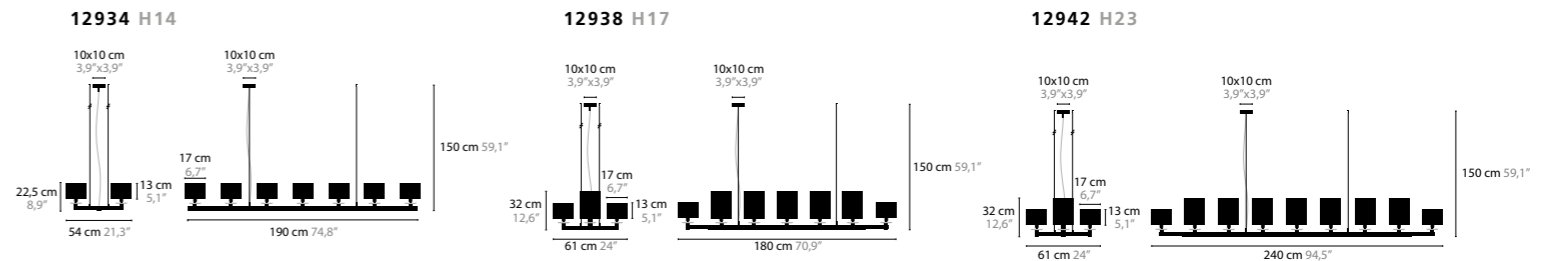

SWINGING BALLET
DESIGN BY COEN MUNSTERS

SWINGING BALLET H6	BASE: 6 X E14 / 220V / MAX. 40W - CHAIN CA. 1,5 MTR.
12910 SWAROVSKI® STRASS®	COLORS 00 01 02 05 10 12 13 14 16 SHADE 301 310 320 377 391
SWINGING BALLET H12	BASE: 12 X E14 / 220V / MAX. 40W - CHAIN CA. 1,5 MTR
12914 SWAROVSKI® STRASS®	COLORS 00 01 02 05 10 12 13 14 16 SHADE 301 310 320 377 391
SWINGING BALLET H18	BASE: 18 X E14 / 220V / MAX. 40W - CHAIN CA. 1,5 MTR
12918 SWAROVSKI® STRASS®	COLORS 00 01 02 05 10 12 13 14 16 SHADE 301 310 320 377 391
SWINGING BALLET F1	BASE: 1 X E27 / 220V / MAX. 100W, INCL. REGULAR / DIMMER
12980	COLORS 00 01 02 05 10 12 13 14 16 SHADE 301 310 320 377 391
SWINGING BALLET T1	BASE: 1 X E27 / 220V / MAX. 60W
12970	COLORS 00 01 02 05 10 12 13 14 16 SHADE 301 310 320 377 391
SWINGING BALLET T1	BASE: 1 X E27 / 220V / MAX. 60W
12972 SWAROVSKI® STRASS®	COLORS 00 01 02 05 10 12 13 14 16 SHADE 301 310 320 377 391
SWINGING BALLET W1	BASE: 1 X E14 / 220V / MAX. 40W
12950 SWAROVSKI® STRASS®	COLORS 00 01 02 05 10 12 13 14 16 SHADE 301 310 320 377 391
SWINGING BALLET W2	BASE: 2 X E14 / 220V / MAX. 40W
12954 SWAROVSKI® STRASS®	COLORS 00 01 02 05 10 12 13 14 16 SHADE 301 310 320 377 391

SHADE		301 WHITE
		310 CREME
		320 BLACK
		377 BROWN
		391 RED
COLORS		02 CHROME
		05 BRONZE
		10 BLACK MATT
		12 BLACK GLOSSY
		13 WHITE GLOSSY
		14 WHITE MATT
	16 MATT NICKEL	

SWINGING BALLET W3	BASE: 3 X E14 / 220V / MAX. 40W
12958 SWAROVSKI® STRASS®	COLORS 00 01 02 05 10 12 13 14 16 SHADE 301 310 320 377 391
SWINGING BALLET H5	BASE: 5 X E14 / 220V / MAX. 40W
12922 SWAROVSKI® STRASS®	COLORS 00 01 02 05 10 12 13 14 16 SHADE 301 310 320 377 391
SWINGING BALLET H7	BASE: 7 X E14 / 220V / MAX. 40W
12926 SWAROVSKI® STRASS®	COLORS 00 01 02 05 10 12 13 14 16 SHADE 301 310 320 377 391
SWINGING BALLET H10	BASE: 10 X E14 / 220V / MAX. 40W
12930 SWAROVSKI® STRASS®	COLORS 00 01 02 05 10 12 13 14 16 SHADE 301 310 320 377 391
SWINGING BALLET H14	BASE: 14 X E14 / 220V / MAX. 40W
12934 SWAROVSKI® STRASS®	COLORS 00 01 02 05 10 12 13 14 16 SHADE 301 310 320 377 391
SWINGING BALLET H17	BASE: 17 X E14 / 220V / MAX. 40W
12938 SWAROVSKI® STRASS®	COLORS 00 01 02 05 10 12 13 14 16 SHADE 301 310 320 377 391
SWINGING BALLET H23	BASE: 23 X E14 / 220V / MAX. 40W
12942 SWAROVSKI® STRASS®	COLORS 00 01 02 05 10 12 13 14 16 SHADE 301 310 320 377 391

SHADE		301 WHITE
		310 CREME
		320 BLACK
		377 BROWN
		391 RED
COLORS		02 CHROME
		05 BRONZE
		10 BLACK MATT
		12 BLACK GLOSSY
		13 WHITE GLOSSY
		14 WHITE MATT
	16 MATT NICKEL	

GENERAL INFORMATION: - OTHER COLORS ON REQUEST
- CYRSTAL: SWAROVSKI® STRASS®
- MIDDLE BASE ARTICLE 12910, 12914, 12918: OTHER LENGHTS ON REQUEST