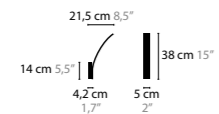

STREAM

DESIGN BY COEN MUNSTERS

STREAM H1 LED 7W / 24V / 2700K / 385 LUMEN
13710 COLORS 02 16 32 33

STREAM H1 XL LED 7W / 24V / 2700K / 385 LUMEN
13712 COLORS 02 16 32 33

STREAM H3 LED 3 X 7W / 24V / 2700K / 1155 LUMEN
13720 COLORS 02 16 32 33

STREAM H3 XL LED 3 X 7W / 24V / 2700K / 1155 LUMEN
13722 COLORS 02 16 32 33

STREAM H5 LED 5 X 7W / 24V / 2700K / 1925 LUMEN
13730 COLORS 02 16 32 33

STREAM H5 XL LED 5 X 7W / 24V / 2700K / 1925 LUMEN
13732 COLORS 02 16 32 33

STREAM H7 LED 7 X 7W / 24V / 2700K / 2695 LUMEN
13740 COLORS 02 16 32 33

STREAM H7 XL LED 7 X 7W / 24V / 2700K / 2695 LUMEN
13742 COLORS 02 16 32 33

STREAM W1 LED 7W / 24V / 2700K / 385 LUMEN
13770 COLORS 02 16 32 33

STREAM W1 XL LED 7W / 24V / 2700K / 385 LUMEN
13772 COLORS 02 16 32 33

STREAM W2 LED 2 X 7W / 24V / 2700K / 770 LUMEN
13780 COLORS 02 16 32 33

STREAM W2 XL LED 2 X 7W / 24V / 2700K / 770 LUMEN
13782 COLORS 02 16 32 33

STREAM F2 XL LED 2 X 7W / 24V / 2700K / 770 LUMEN
13790 COLORS 02 16 32 33

1. **COLORS**
2. 02 CHROME
   - 16 MATT NICKEL
   - 32 BLACK STRUCTURE
   - 33 WHITE STRUCTURE

GENERAL INFORMATION: - ALL MODELS DIMMABLE, ART. 13770 AND 13772 DIMMABLE BY USING MORE THAN ONE PIECE