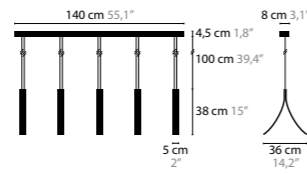

13780 W2

13782 W2 XL