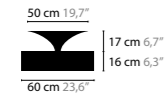

AIRWAVE
DESIGN BY COEN MUNSTERS

10050 C5