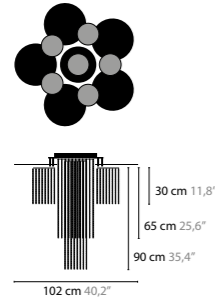

OPUS
DESIGN BY COEN MUNSTERS

11990 > 11992 C5+1