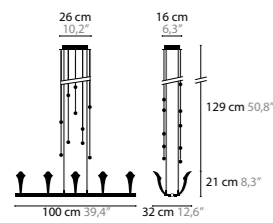

CHILL OUT
DESIGN BY COEN MUNSTERS

CHILL OUT H6 BASE: 6 X G9 / 220V / MAX. 40W

10310 WITHOUT CRYSTAL COLORS 00 01 02 05 10 12 16
10311 WITH 10 SWAROVSKI® STRASS® BALLS COLORS 00 01 02 05 10 12 16

CHILL OUT H8 BASE: 8 X G9 / 220V / MAX. 40W

10322 WITHOUT CRYSTAL COLORS 00 01 02 05 10 12 16
10323 WITH 10 SWAROVSKI® STRASS® BALLS COLORS 00 01 02 05 10 12 16

CHILL OUT H6 BASE: 6 X G9 / 220V / MAX. 40W

10316 WITHOUT CRYSTAL COLORS 00 01 02 05 10 12 16
10317 WITH 10 SWAROVSKI® STRASS® BALLS COLORS 00 01 02 05 10 12 16

CHILL OUT H12 BASE: 12 X G9 / 220V / MAX. 40W

10328 WITHOUT CRYSTAL COLORS 00 01 02 05 10 12 16
10329 WITH 10 SWAROVSKI® STRASS® BALLS COLORS 00 01 02 05 10 12 16

CHILL OUT H10 BASE: 10 X G9 / 220V / MAX. 40W

10334 WITHOUT CRYSTAL COLORS 00 01 02 05 10 12 16
10335 WITH 10 SWAROVSKI® STRASS® BALLS COLORS 00 01 02 05 10 12 16

CHILL OUT H14 BASE: 14 X G9 / 220V / MAX. 40W

10340 WITHOUT CRYSTAL COLORS 00 01 02 05 10 12 16
10341 WITH 10 SWAROVSKI® STRASS® BALLS COLORS 00 01 02 05 10 12 16

CHILL OUT C5 BASE: 5 X G9 / 220V / MAX. 40W

10380 WITHOUT CRYSTAL COLORS 00 01 02 05 10 12 16

CHILL OUT W1 BASE: 1 X G9 / 220V / MAX. 40W

10360 WITHOUT CRYSTAL COLORS 00 01 02 05 10 12 16

1. **COLORS**
2. 00 BRILLIANT BRASS
   - 01 SATIN BRASS
   - 02 CHROME
   - 05 BRONZE
   - 10 BLACK MATT
   - 12 BLACK GLOSSY
   - 16 MATT NICKEL