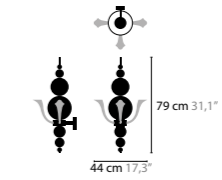

13240 > 13243 W3