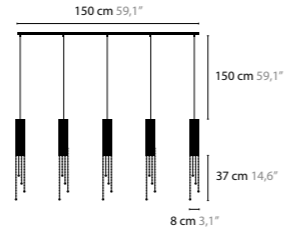

12240 > 12245 H5