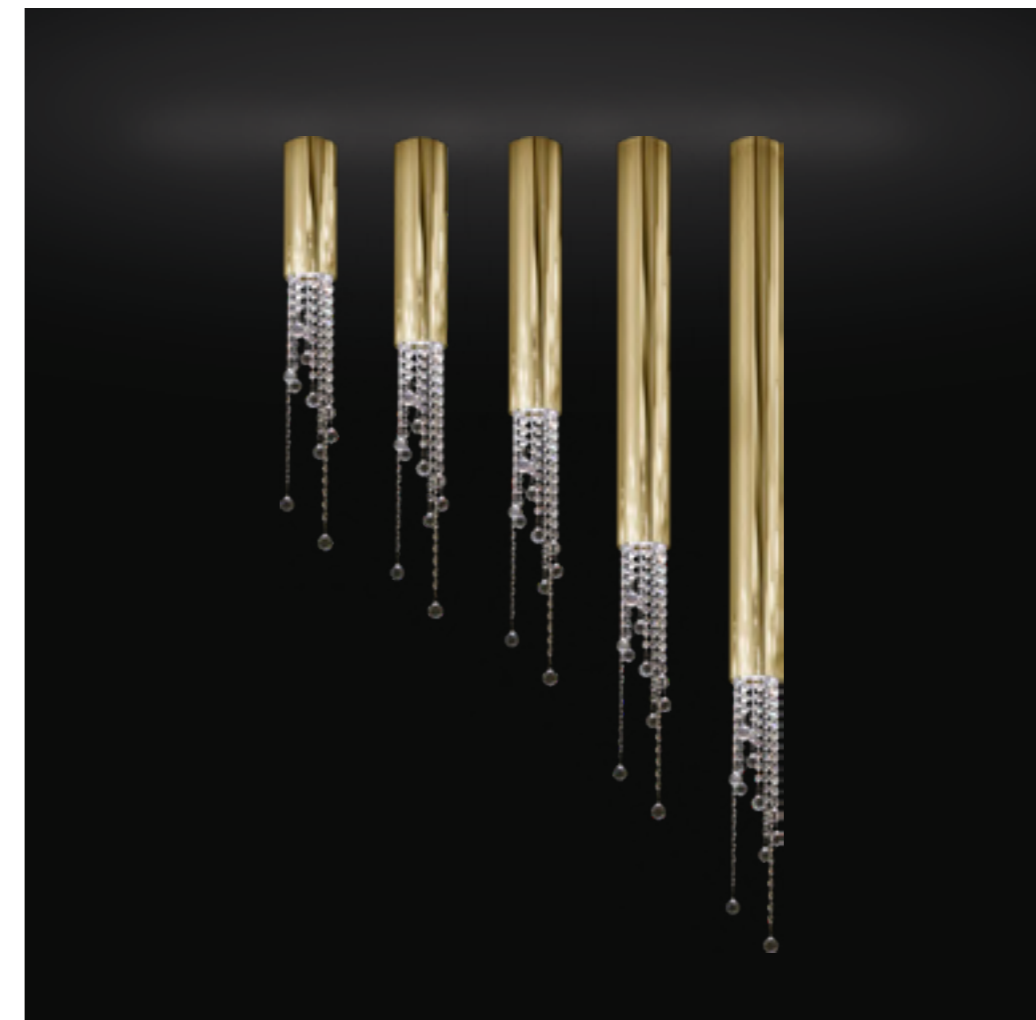

13989

SEXY CRYSTALS

PRIVATE RESIDENCE THE NETHERLANDS
HDR PHOTOGRAPHY BY PETER BAAS

SEXY CRYSTALS

CEILING FIXTURES C1
LENGTH OF TUBES: 20, 30, 40, 60 AND 80 CM
AVAILABLE WITH SPECTRA® CRYSTALS OR SWAROVSKI® STRASS®

CUSTOMISED SEXY CRYSTALS, PRIVATE RESIDENCE LONDON

SEXY CRYSTALS

CUSTOMISED SEXY CRYSTALS,
PRIVATE RESIDENCE SWITZERLAND

SEXY CRYSTALS

SEXY CRYSTALS HANGING FIXTURES
LENGTH OF TUBES: 20, 30 OR 40 CM, OR A MIX OF LENGTHS
AVAILABLE WITH SPECTRA® CRYSTALS OR SWAROVSKI® STRASS®