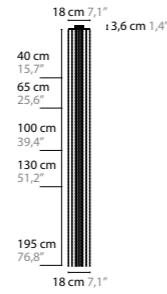

11950 > 11976 C1