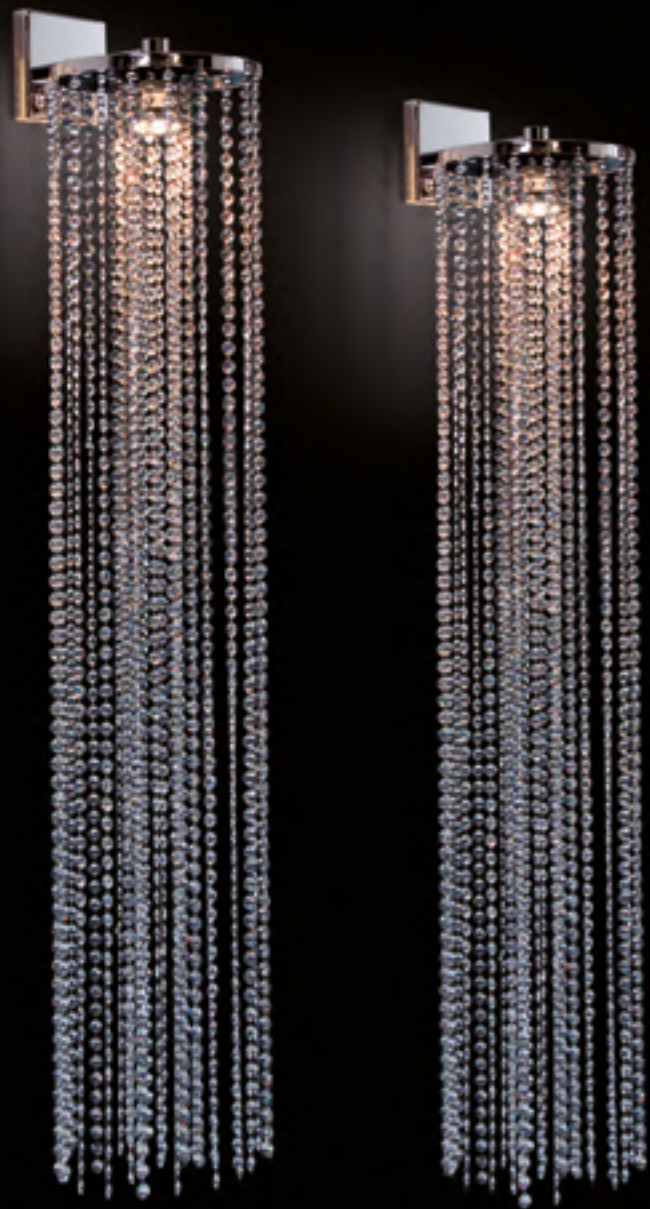

OPUS W1 CRYSTALS CHAIN IN MORE LENGTHS