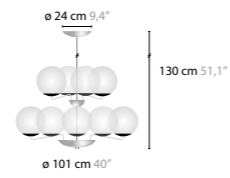

INNERBLOOM
DESIGN BY COEN MUNSTERS

13989 H12

INNERBLOOM H5 BASE: 5X E27 / 220V / MAX 40W

13983 COLORS 32 (FITTING BASE SATIN BRASS 01)
MORE COLORS ON REQUEST

INNERBLOOM H8 BASE: 8X E27 / 220V / MAX 40W

13986 COLORS 32 (FITTING BASE SATIN BRASS 01)
MORE COLORS ON REQUEST

INNERBLOOM H12 BASE: 12X E27 / 220V / MAX 40W

13989 COLORS 32 (FITTING BASE SATIN BRASS 01)
MORE COLORS ON REQUEST

INNERBLOOM W1 BASE: 1X E27 / 220V / MAX 40W

13992 COLORS 32 (FITTING BASE SATIN BRASS 01)
MORE COLORS ON REQUEST

COLORS	
	00 BRILLIANT BRASS
	01 SATIN BRASS
	02 CHROME
	05 BRONZE
	10 BLACK MATT
	14 WHITE MATT
	16 MATT NICKEL
	32 BLACK STRUCTURE

GENERAL INFORMATION: - ALL FIXTURES DIMMABLE
- INNERBLOOM W1, H5, H8, H12 HAVE STANDARD BULD HOLDER IN SATIN BRASS BASE COVERING

13989