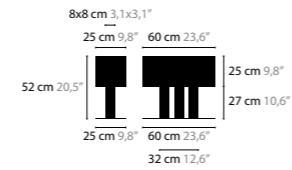

13360 / 13361 T3