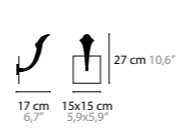

CHILL OUT
DESIGN BY COEN MUNSTERS

CHILL OUT H6 BASE: 6 X G9 / 220V / MAX. 40W

10310 WITHOUT CRYSTAL COLORS 00 01 02 05 10 12 16
10311 WITH 10 SWAROVSKI® STRASS® BALLS COLORS 00 01 02 05 10 12 16

CHILL OUT H8 BASE: 8 X G9 / 220V / MAX. 40W

10322 WITHOUT CRYSTAL COLORS 00 01 02 05 10 12 16
10323 WITH 10 SWAROVSKI® STRASS® BALLS COLORS 00 01 02 05 10 12 16

CHILL OUT H6 BASE: 6 X G9 / 220V / MAX. 40W

10316 WITHOUT CRYSTAL COLORS 00 01 02 05 10 12 16
10317 WITH 10 SWAROVSKI® STRASS® BALLS COLORS 00 01 02 05 10 12 16

CHILL OUT H12 BASE: 12 X G9 / 220V / MAX. 40W

10328 WITHOUT CRYSTAL COLORS 00 01 02 05 10 12 16
10329 WITH 10 SWAROVSKI® STRASS® BALLS COLORS 00 01 02 05 10 12 16

CHILL OUT H10 BASE: 10 X G9 / 220V / MAX. 40W

10334 WITHOUT CRYSTAL COLORS 00 01 02 05 10 12 16
10335 WITH 10 SWAROVSKI® STRASS® BALLS COLORS 00 01 02 05 10 12 16

CHILL OUT H14 BASE: 14 X G9 / 220V / MAX. 40W

10340 WITHOUT CRYSTAL COLORS 00 01 02 05 10 12 16
10341 WITH 10 SWAROVSKI® STRASS® BALLS COLORS 00 01 02 05 10 12 16

CHILL OUT C5 BASE: 5 X G9 / 220V / MAX. 40W

10380 WITHOUT CRYSTAL COLORS 00 01 02 05 10 12 16

CHILL OUT W1 BASE: 1 X G9 / 220V / MAX. 40W

10360 WITHOUT CRYSTAL COLORS 00 01 02 05 10 12 16

1. **COLORS**
2. 00 BRILLIANT BRASS
   - 01 SATIN BRASS
   - 02 CHROME
   - 05 BRONZE
   - 10 BLACK MATT
   - 12 BLACK GLOSSY
   - 16 MATT NICKEL