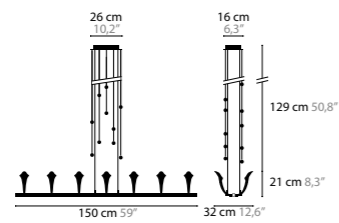

CHILL OUT
DESIGN BY COEN MUNSTERS

CHILL OUT H6 BASE: 6 X G9 / 220V / MAX. 40W

10310 WITHOUT CRYSTAL COLORS 00 01 02 05 10 12 16
10311 WITH 10 SWAROVSKI® STRASS® BALLS COLORS 00 01 02 05 10 12 16

CHILL OUT H8 BASE: 8 X G9 / 220V / MAX. 40W

10322 WITHOUT CRYSTAL COLORS 00 01 02 05 10 12 16
10323 WITH 10 SWAROVSKI® STRASS® BALLS COLORS 00 01 02 05 10 12 16

CHILL OUT H6 BASE: 6 X G9 / 220V / MAX. 40W

10316 WITHOUT CRYSTAL COLORS 00 01 02 05 10 12 16
10317 WITH 10 SWAROVSKI® STRASS® BALLS COLORS 00 01 02 05 10 12 16

CHILL OUT H12 BASE: 12 X G9 / 220V / MAX. 40W

10328 WITHOUT CRYSTAL COLORS 00 01 02 05 10 12 16
10329 WITH 10 SWAROVSKI® STRASS® BALLS COLORS 00 01 02 05 10 12 16

CHILL OUT H10 BASE: 10 X G9 / 220V / MAX. 40W

10334 WITHOUT CRYSTAL COLORS 00 01 02 05 10 12 16
10335 WITH 10 SWAROVSKI® STRASS® BALLS COLORS 00 01 02 05 10 12 16

CHILL OUT H14 BASE: 14 X G9 / 220V / MAX. 40W

10340 WITHOUT CRYSTAL COLORS 00 01 02 05 10 12 16
10341 WITH 10 SWAROVSKI® STRASS® BALLS COLORS 00 01 02 05 10 12 16

CHILL OUT C5 BASE: 5 X G9 / 220V / MAX. 40W

10380 WITHOUT CRYSTAL COLORS 00 01 02 05 10 12 16

CHILL OUT W1 BASE: 1 X G9 / 220V / MAX. 40W

10360 WITHOUT CRYSTAL COLORS 00 01 02 05 10 12 16

1. **COLORS**
2. 00 BRILLIANT BRASS
   - 01 SATIN BRASS
   - 02 CHROME
   - 05 BRONZE
   - 10 BLACK MATT
   - 12 BLACK GLOSSY
   - 16 MATT NICKEL