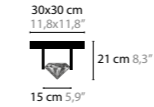

ELEMENTS OF LOVE
DESIGN BY COEN MUNSTERS

10510 / 10511 H1

10514 / 10515 H2

10518 / 10519 H3

10524 / 10525 H5

10530 / 10531 H5L

10540 / 10541 H8L

10550 / 10551 W1

10554 / 10555 W1 XL

10580 C1

10584 C1 XL

10590 S1

10560 T1

10570 F1

ELEMENTS OF LOVE H1 WITH CRYSTAL ELEMENT

10510 COLORS 00 01 02 05 10 12 16 BASE 1 X GY6.35 / 12V / MAX. 35W
10511 LED COLORS 00 01 02 05 10 12 16 BASE 1 X 4,5W / 2700K

ELEMENTS OF LOVE H2 WITH CRYSTAL ELEMENT

10514 COLORS 00 01 02 05 10 12 16 BASE 2 X GY6.35 / 12V / MAX. 35W
10515 LED COLORS 00 01 02 05 10 12 16 BASE 2 X 4,5W / 2700K

ELEMENTS OF LOVE H3 WITH CRYSTAL ELEMENT

10518 COLORS 00 01 02 05 10 12 16 BASE 3 X GY6.35 / 12V / MAX. 35W
10519 LED COLORS 00 01 02 05 10 12 16 BASE 3 X 4,5W / 2700K

ELEMENTS OF LOVE H5 WITH CRYSTAL ELEMENT

10524 COLORS 00 01 02 05 10 12 16 BASE 5 X GY6.35 / 12V / MAX. 35W
10525 LED COLORS 00 01 02 05 10 12 16 BASE 5 X 4,5W / 2700K

ELEMENTS OF LOVE H5L WITH CRYSTAL ELEMENT

10530 COLORS 00 01 02 05 10 12 16 BASE 5 X GY6.35 / 12V / MAX. 35W
10531 LED COLORS 00 01 02 05 10 12 16 BASE 5 X 4,5W / 2700K

ELEMENTS OF LOVE H8L WITH CRYSTAL ELEMENT

10540 COLORS 00 01 02 05 10 12 16 BASE 8 X GY6.35 / 12V / MAX. 35W
10541 LED COLORS 00 01 02 05 10 12 16 BASE 8 X 4,5W / 2700K

1. **COLORS**
2. 00 BRILLIANT BRASS
   - 01 SATIN BRASS
   - 02 CHROME
   - 05 BRONZE
   - 10 BLACK MATT
   - 12 BLACK GLOSSY
   - 16 MATT NICKEL

ELEMENTS OF LOVE W1 WITH CRYSTAL ELEMENT

10550 COLORS 00 01 02 05 10 12 16 BASE 1 X GY6.35 / 12V / MAX. 35W
10551 LED COLORS 00 01 02 05 10 12 16 BASE 1 X 4,5W / 2700K

ELEMENTS OF LOVE W1 XL WITH CRYSTAL ELEMENT

10554 COLORS 00 01 02 05 10 12 16 BASE 1 X GY6.35 / 12V / MAX. 35W
10555 LED COLORS 00 01 02 05 10 12 16 BASE 1 X 4,5W / 2700K

ELEMENTS OF LOVE C1 WITH CRYSTAL ELEMENT

10580 LED COLORS 00 01 02 05 10 12 16 BASE 1 X 6,5W / 2700K

ELEMENTS OF LOVE C1 XL WITH CRYSTAL ELEMENT

10584 LED COLORS 00 01 02 05 10 12 16 BASE 1 X 6,5W / 2700K

ELEMENTS OF LOVE S1 WITH CRYSTAL ELEMENT