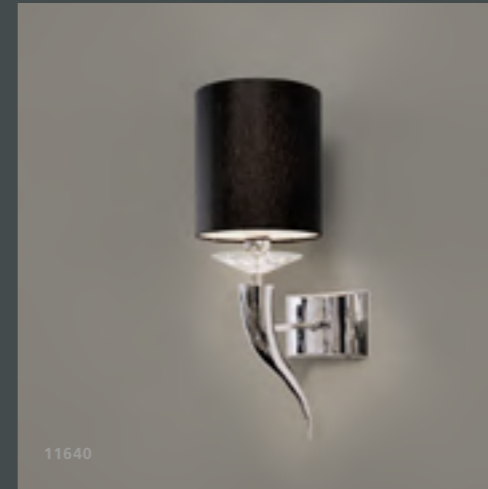

GENERAL INFORMATION: - ALL GLASS IS ITALIAN HANDMADE AND EVERY PIECE IS UNIQUE

GENERAL INFORMATION: - ALL GLASS IS ITALIAN HANDMADE AND EVERY PIECE IS UNIQUE

CUSTOMISED LOVING ARMS

LOVING ARMS

11624

11644

LOVING ARMS