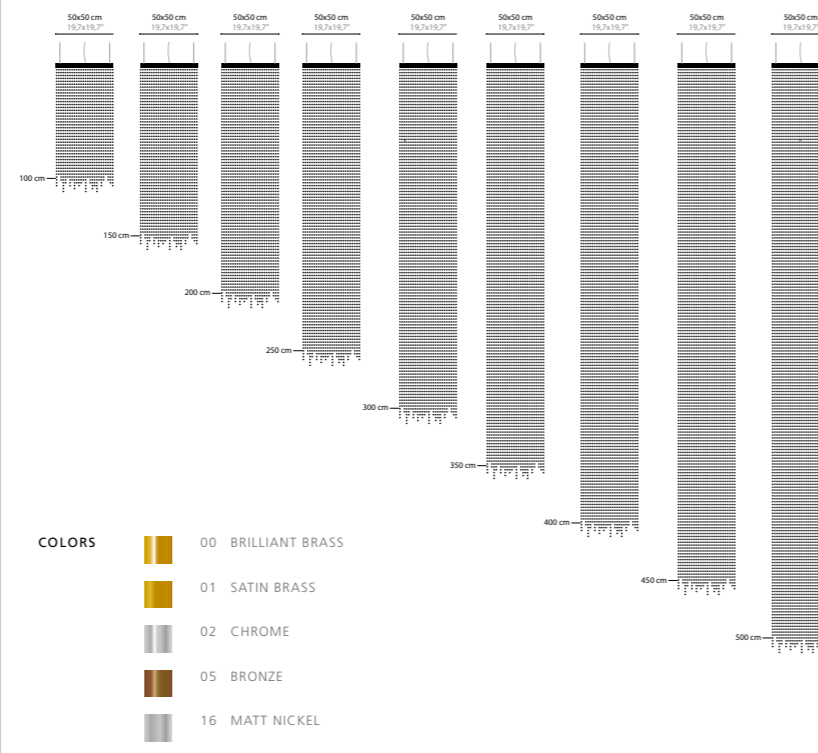

13440 > 13466

GENERAL INFORMATION: - OTHER COLORS ON REQUEST