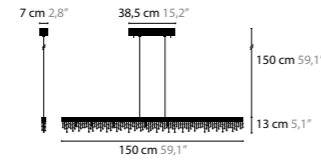

10922 > 10924 HXL C