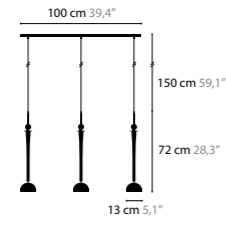

12820 / 12821 H3