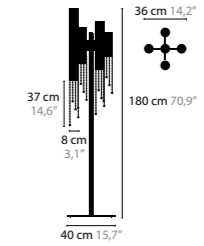

12341 > 12342 F4+4

SEXY CRYSTALS H1 BASE: 1 X GU10 / 220V / MAX. 50W

12110	20 CM, SPECTRA® CRYSTAL	COLORS	00 01 02 05 10 12 13 14 16
12111	20 CM, SWAROVSKI® STRASS®	COLORS	00 01 02 05 10 12 13 14 16
12112	30 CM, SPECTRA® CRYSTAL	COLORS	00 01 02 05 10 12 13 14 16
12113	30 CM, SWAROVSKI® STRASS®	COLORS	00 01 02 05 10 12 13 14 16
12114	40 CM, SPECTRA® CRYSTAL	COLORS	00 01 02 05 10 12 13 14 16
12115	40 CM, SWAROVSKI® STRASS®	COLORS	00 01 02 05 10 12 13 14 16

SEXY CRYSTALS H3 BASE: 3 X GU10 / 220V / MAX. 50W

12200	20 CM, SPECTRA® CRYSTAL	COLORS	00 01 02 05 10 12 13 14 16
12201	20 CM, SWAROVSKI® STRASS®	COLORS	00 01 02 05 10 12 13 14 16
12202	30 CM, SPECTRA® CRYSTAL	COLORS	00 01 02 05 10 12 13 14 16
12203	30 CM, SWAROVSKI® STRASS®	COLORS	00 01 02 05 10 12 13 14 16
12204	40 CM, SPECTRA® CRYSTAL	COLORS	00 01 02 05 10 12 13 14 16
12205	40 CM, SWAROVSKI® STRASS®	COLORS	00 01 02 05 10 12 13 14 16

SEXY CRYSTALS H5 BASE: 5 X GU10 / 220V / MAX. 50W

12220	20 CM, SPECTRA® CRYSTAL	COLORS	00 01 02 05 10 12 13 14 16
12221	20 CM, SWAROVSKI® STRASS®	COLORS	00 01 02 05 10 12 13 14 16
12222	30 CM, SPECTRA® CRYSTAL	COLORS	00 01 02 05 10 12 13 14 16
12223	30 CM, SWAROVSKI® STRASS®	COLORS	00 01 02 05 10 12 13 14 16
12224	40 CM, SPECTRA® CRYSTAL	COLORS	00 01 02 05 10 12 13 14 16
12225	40 CM, SWAROVSKI® STRASS®	COLORS	00 01 02 05 10 12 13 14 16

SEXY CRYSTALS H5 BASE: 5 X GU10 / 220V / MAX. 50W

12240	20 CM, SPECTRA® CRYSTAL	COLORS	00 01 02 05 10 12 13 14 16
12241	20 CM, SWAROVSKI® STRASS®	COLORS	00 01 02 05 10 12 13 14 16
12242	30 CM, SPECTRA® CRYSTAL	COLORS	00 01 02 05 10 12 13 14 16
12243	30 CM, SWAROVSKI® STRASS®	COLORS	00 01 02 05 10 12 13 14 16
12244	40 CM, SPECTRA® CRYSTAL	COLORS	00 01 02 05 10 12 13 14 16
12245	40 CM, SWAROVSKI® STRASS®	COLORS	00 01 02 05 10 12 13 14 16

SEXY CRYSTALS H7 BASE: 7 X GU10 / 220V / MAX. 50W

12260	20 CM, SPECTRA® CRYSTAL	COLORS	00 01 02 05 10 12 13 14 16
12261	20 CM, SWAROVSKI® STRASS®	COLORS	00 01 02 05 10 12 13 14 16
12262	30 CM, SPECTRA® CRYSTAL	COLORS	00 01 02 05 10 12 13 14 16
12263	30 CM, SWAROVSKI® STRASS®	COLORS	00 01 02 05 10 12 13 14 16
12264	40 CM, SPECTRA® CRYSTAL	COLORS	00 01 02 05 10 12 13 14 16
12265	40 CM, SWAROVSKI® STRASS®	COLORS	00 01 02 05 10 12 13 14 16

SEXY CRYSTALS H4 BASE: 4 X GU10 / 220V / MAX. 50W, WITH CABLE 3 MTR / 118"

12130	20 CM, SPECTRA® CRYSTAL	COLORS	00 01 02 05 10 12 13 14 16
12131	20 CM, SWAROVSKI® STRASS®	COLORS	00 01 02 05 10 12 13 14 16
12132	30 CM, SPECTRA® CRYSTAL	COLORS	00 01 02 05 10 12 13 14 16
12133	30 CM, SWAROVSKI® STRASS®	COLORS	00 01 02 05 10 12 13 14 16
12134	40 CM, SPECTRA® CRYSTAL	COLORS	00 01 02 05 10 12 13 14 16
12135	40 CM, SWAROVSKI® STRASS®	COLORS	00 01 02 05 10 12 13 14 16
12136	MIX, SPECTRA® CRYSTAL	COLORS	00 01 02 05 10 12 13 14 16
12137	MIX, SWAROVSKI® STRASS®	COLORS	00 01 02 05 10 12 13 14 16

SEXY CRYSTALS H8L BASE: 8 X GU10 / 220V / MAX. 50W

12178	MIX, SPECTRA® CRYSTAL	COLORS	00 01 02 05 10 12 13 14 16	TUBES 3X20 3X30 2X40
12179	MIX, SWAROVSKI® STRASS®	COLORS	00 01 02 05 10 12 13 14 16	TUBES 3X20 3X30 2X40

SEXY CRYSTALS H16L BASE: 16 X GU10 / 220V / MAX. 50W

12180	MIX, SPECTRA® CRYSTAL	COLORS	00 01 02 05 10 12 13 14 16	TUBES 6X20 6X30 4X40
12181	MIX, SWAROVSKI® STRASS®	COLORS	00 01 02 05 10 12 13 14 16	TUBES 6X20 6X30 4X40