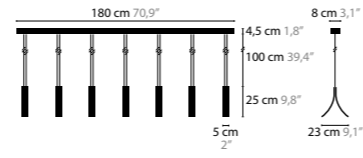

13742 H7 XL

13740 H7