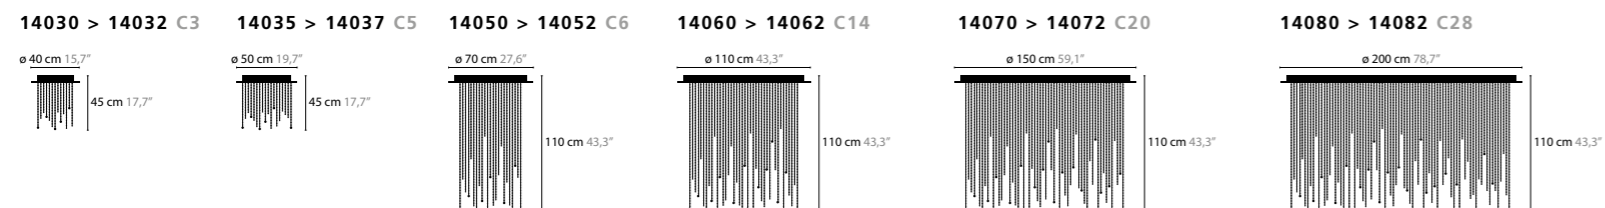

RECTANGLE

COLORS 02 CHROME

GENERAL INFORMATION: - CUSTOMISING ON REQUEST, BOTH FOR SIZE OF FIXTURE AND LENGTH OF CRYSTAL
 - OTHER COLORS ON REQUEST

ICE FALL
DESIGN BY COEN MUNSTERS

ICE FALL C3 BASE: 3 X GU10 / 220V / MAX. 50W
14030 CRYSTAL COLORS 01 02 05 10 12 16
14031 SPECTRA® CRYSTAL COLORS 01 02 05 10 12 16
14032 SWAROVSKI® STRASS® COLORS 01 02 05 10 12 16