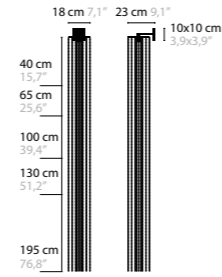

11910 > 11936 W1

OPUS C5+1 BASE: 1 X GU10 / 220V / MAX. 50W BASE: 5 X G9 / 220V / MAX. 40W

11990	CRYSTAL	COLORS	00 01 02 05 10 12 16
11991	SPECTRA® CRYSTAL	COLORS	00 01 02 05 10 12 16
11992	SWAROVSKI® STRASS®	COLORS	00 01 02 05 10 12 16

OPUS C1 BASE: 1 X GU10 / 220V / MAX. 50W

11950	40 CM CRYSTAL	COLORS	00 01 02 05 10 12 16
11951	40 CM SPECTRA® CRYSTAL	COLORS	00 01 02 05 10 12 16
11952	40 CM SWAROVSKI® STRASS®	COLORS	00 01 02 05 10 12 16
11956	65 CM CRYSTAL	COLORS	00 01 02 05 10 12 16
11957	65 CM SPECTRA® CRYSTAL	COLORS	00 01 02 05 10 12 16
11958	65 CM SWAROVSKI® STRASS®	COLORS	00 01 02 05 10 12 16
11962	100 CM CRYSTAL	COLORS	00 01 02 05 10 12 16
11963	100 CM SPECTRA® CRYSTAL	COLORS	00 01 02 05 10 12 16
11964	100 CM SWAROVSKI® STRASS®	COLORS	00 01 02 05 10 12 16
11968	130 CM CRYSTAL	COLORS	00 01 02 05 10 12 16
11969	130 CM SPECTRA® CRYSTAL	COLORS	00 01 02 05 10 12 16
11970	130 CM SWAROVSKI® STRASS®	COLORS	00 01 02 05 10 12 16
11974	195 CM CRYSTAL	COLORS	00 01 02 05 10 12 16
11975	195 CM SPECTRA® CRYSTAL	COLORS	00 01 02 05 10 12 16
11976	195 CM SWAROVSKI® STRASS®	COLORS	00 01 02 05 10 12 16

OPUS W1 BASE: 1 X GU10 / 220V / MAX. 50W

11910	40 CM CRYSTAL	COLORS	00 01 02 05 10 12 16
11911	40 CM SPECTRA® CRYSTAL	COLORS	00 01 02 05 10 12 16
11912	40 CM SWAROVSKI® STRASS®	COLORS	00 01 02 05 10 12 16
11916	65 CM CRYSTAL	COLORS	00 01 02 05 10 12 16
11917	65 CM SPECTRA® CRYSTAL	COLORS	00 01 02 05 10 12 16
11918	65 CM SWAROVSKI® STRASS®	COLORS	00 01 02 05 10 12 16
11922	100 CM CRYSTAL	COLORS	00 01 02 05 10 12 16
11923	100 CM SPECTRA® CRYSTAL	COLORS	00 01 02 05 10 12 16
11924	100 CM SWAROVSKI® STRASS®	COLORS	00 01 02 05 10 12 16
11928	130 CM CRYSTAL	COLORS	00 01 02 05 10 12 16
11929	130 CM SPECTRA® CRYSTAL	COLORS	00 01 02 05 10 12 16
11930	130 CM SWAROVSKI® STRASS®	COLORS	00 01 02 05 10 12 16
11934	195 CM CRYSTAL	COLORS	00 01 02 05 10 12 16
11935	195 CM SPECTRA® CRYSTAL	COLORS	00 01 02 05 10 12 16
11936	195 CM SWAROVSKI® STRASS®	COLORS	00 01 02 05 10 12 16