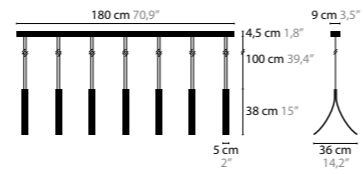

STREAM H1 LED 7W / 24V / 2700K / 385 LUMEN
13710 COLORS 02 16 32 33

STREAM H1 XL LED 7W / 24V / 2700K / 385 LUMEN
13712 COLORS 02 16 32 33

STREAM H3 LED 3 X 7W / 24V / 2700K / 1155 LUMEN
13720 COLORS 02 16 32 33

STREAM H3 XL LED 3 X 7W / 24V / 2700K / 1155 LUMEN
13722 COLORS 02 16 32 33

STREAM H5 LED 5 X 7W / 24V / 2700K / 1925 LUMEN
13730 COLORS 02 16 32 33

STREAM H5 XL LED 5 X 7W / 24V / 2700K / 1925 LUMEN
13732 COLORS 02 16 32 33

STREAM H7 LED 7 X 7W / 24V / 2700K / 2695 LUMEN
13740 COLORS 02 16 32 33

STREAM H7 XL LED 7 X 7W / 24V / 2700K / 2695 LUMEN
13742 COLORS 02 16 32 33

STREAM W1 LED 7W / 24V / 2700K / 385 LUMEN
13770 COLORS 02 16 32 33

STREAM W1 XL LED 7W / 24V / 2700K / 385 LUMEN
13772 COLORS 02 16 32 33

STREAM W2 LED 2 X 7W / 24V / 2700K / 770 LUMEN
13780 COLORS 02 16 32 33

STREAM W2 XL LED 2 X 7W / 24V / 2700K / 770 LUMEN
13782 COLORS 02 16 32 33

STREAM F2 XL LED 2 X 7W / 24V / 2700K / 770 LUMEN
13790 COLORS 02 16 32 33