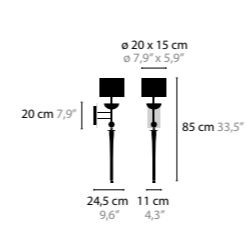

SWEET SYMPHONY
DESIGN BY COEN MUNSTERS

12810 / 12811 H1

12820 / 12821 H3

12830 / 12831 H5

12840 H9

12850 / 12851 W1

SWEET SYMPHONY H1 BASE: 1 X GU10 / 220V / MAX. 50W

12810	BLACK GLASS	COLORS	00 01 02 05 10 12 16
12811	CLEAR GLASS	COLORS	00 01 02 05 10 12 16