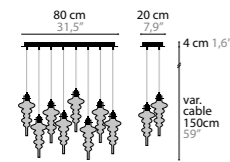

REFLEXX
DESIGN BY COEN MUNSTERS

14370 H8L

REFLEXX XXL
DESIGN BY COEN MUNSTERS

REFLEXX H1 14350	COLORS 00 02 32	1X LED 6W / 3000K / 425 LUMEN CLEAR GLASS
REFLEXX H3 14355	COLORS 00 02 32	3X LED 6W / 3000K / 1275 LUMEN CLEAR GLASS
REFLEXX H5 14360	COLORS 00 02 32	5X LED 6W / 3000K / 2125 LUMEN CLEAR GLASS
REFLEXX H8 14365	COLORS 00 02 32	8X LED 6W / 3000K / 3400 LUMEN CLEAR GLASS
REFLEXX H8L 14370	COLORS 00 02 32	8X LED 6W / 3000K / 3400 LUMEN CLEAR GLASS
REFLEXX H16L 14375	COLORS 00 02 32	16X LED 6W / 3000K / 6800 LUMEN CLEAR GLASS
REFLEXX W1 14380	COLORS 00 02 32	1X LED 6W / 3000K / 425 LUMEN CLEAR GLASS
REFLEXX W1+1 14385	COLORS 00 02 32	2X LED 6W / 3000K / 850 LUMEN CLEAR GLASS

COLORS

	00 BRILLIANT BRASS
	02 CHROME
	32 BLACK STRUCTURE

GENERAL INFORMATION:
- DIMMABLE
- OTHER COLORS ON REQUEST

REFLEXX H1 XXL 14400	CLEAR GLASS	BASE: 1X GU10 / 220V COLORS 00 02 32
REFLEXX T1 XXL 14405	CLEAR GLASS	BASE: 1X E27 / 220V COLORS 00 02 32

COLORS

	00 BRILLIANT BRASS
	02 CHROME
	32 BLACK STRUCTURE

GENERAL INFORMATION:
- DIMMABLE
- OTHER COLORS ON REQUEST