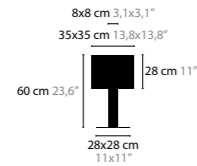

13344 / 13345 T1 M