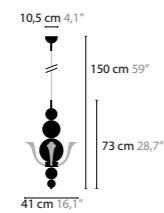

13030 > 13033 H4