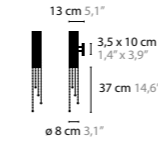

12300 > 12309 W1+1