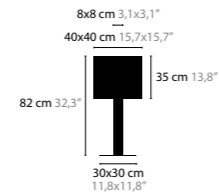

13348 / 13349 T1 XL