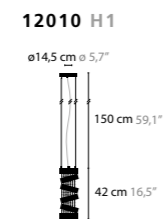

SECRET CLUB
DESIGN BY COEN MUNSTERS

SECRET CLUB H1 BASE: 1 X GU10 / 220V / MAX. 50W
12010 WITH SWAROVSKI® STRASS® COLORS 02

COLORS 02 CHROME

SEE, OR DON'T SEE
THE CRYSTALS
PLAYING INSIDE.
IT'S A SECRET.
LOOK INTO
THE OPEN SPACES
AND TRY TO SEE WHAT
YOU WANT TO SEE.