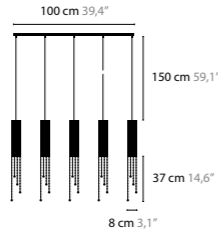

12220 > 12225 H5