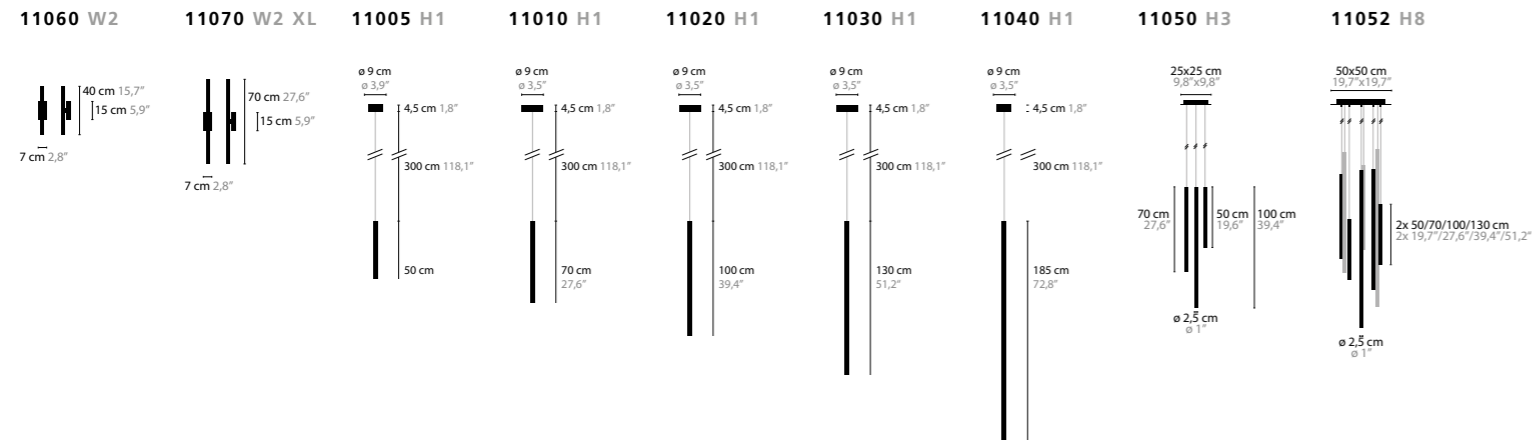

GLOW W2 11060	2 X LED 6W / 3000K / 1618 LUMEN COLORS 01 02 05 16 32
GLOW W2 XL 11070	2 X LED 6W / 3000K / 1618 LUMEN COLORS 01 02 05 16 32
GLOW H1 11005 50 CM TUBE 11010 70 CM TUBE 11020 100 CM TUBE 11030 130 CM TUBE 11040 185 CM TUBE	1X LED 6W / 3000K / 809 LUMEN COLORS 01 02 05 16 32 COLORS 01 02 05 16 32 COLORS 01 02 05 16 32 COLORS 01 02 05 16 32 COLORS 01 02 05 16 32
GLOW H3 11050	3 X LED 6W / 2700K COLORS 01 02 05 16 32
GLOW H8 11052	8 X LED 6W / 2700K COLORS 01 02 05 16 32

COLORS

	01 SATIN BRASS
	02 CHROME
	05 BRONZE
	10 BLACK MATT
	16 MATT NICKEL

GENERAL INFORMATION: - ALL MODELS DIMMABLE
- OTHER COLORS ON REQUEST