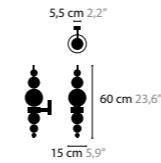

CUSTOMISED COMPOSITION OF 'TEARS FROM MOON' MODELS: H1 'MINI' AND H1 'XL'

TEARS FROM MOON
DESIGN BY COEN MUNSTERS

13090 > 13093 H20+9

13130 > 13133 H22+3

13150 > 13153 H34+4

13200 > 13203 W1

13220 > 13223 W3