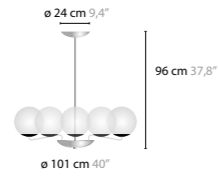

INNERBLOOM
DESIGN BY COEN MUNSTERS

13986 H8

INNERBLOOM H5 BASE: 5X E27 / 220V / MAX 40W

13983 COLORS 32 (FITTING BASE SATIN BRASS 01)
MORE COLORS ON REQUEST

INNERBLOOM H8 BASE: 8X E27 / 220V / MAX 40W

13986 COLORS 32 (FITTING BASE SATIN BRASS 01)
MORE COLORS ON REQUEST

INNERBLOOM H12 BASE: 12X E27 / 220V / MAX 40W

13989 COLORS 32 (FITTING BASE SATIN BRASS 01)
MORE COLORS ON REQUEST

INNERBLOOM W1 BASE: 1X E27 / 220V / MAX 40W

13992 COLORS 32 (FITTING BASE SATIN BRASS 01)
MORE COLORS ON REQUEST

COLORS	
	00 BRILLIANT BRASS
	01 SATIN BRASS
	02 CHROME
	05 BRONZE
	10 BLACK MATT
	14 WHITE MATT
	16 MATT NICKEL
	32 BLACK STRUCTURE

GENERAL INFORMATION: - ALL FIXTURES DIMMABLE
- INNERBLOOM W1, H5, H8, H12 HAVE STANDARD BULD HOLDER IN SATIN BRASS BASE COVERING

13989