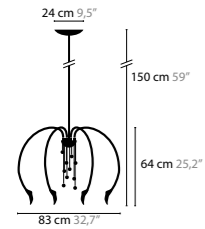

10334 / 10335 H10

CHILL OUT
DESIGN BY COEN MUNSTERS

10310 / 10311 H6