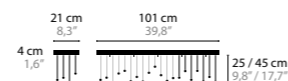

12630 > 12633 C10