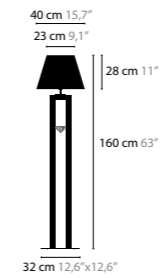

10570 F1

ELEMENTS OF LOVE H1 WITH CRYSTAL ELEMENT

10510 COLORS 00 01 02 05 10 12 16 BASE 1 X GY6.35 / 12V / MAX. 35W
10511 LED COLORS 00 01 02 05 10 12 16 BASE 1 X 4,5W / 2700K

ELEMENTS OF LOVE H2 WITH CRYSTAL ELEMENT

10514 COLORS 00 01 02 05 10 12 16 BASE 2 X GY6.35 / 12V / MAX. 35W
10515 LED COLORS 00 01 02 05 10 12 16 BASE 2 X 4,5W / 2700K

ELEMENTS OF LOVE H3 WITH CRYSTAL ELEMENT

10518 COLORS 00 01 02 05 10 12 16 BASE 3 X GY6.35 / 12V / MAX. 35W
10519 LED COLORS 00 01 02 05 10 12 16 BASE 3 X 4,5W / 2700K

ELEMENTS OF LOVE H5 WITH CRYSTAL ELEMENT

10524 COLORS 00 01 02 05 10 12 16 BASE 5 X GY6.35 / 12V / MAX. 35W
10525 LED COLORS 00 01 02 05 10 12 16 BASE 5 X 4,5W / 2700K

ELEMENTS OF LOVE H5L WITH CRYSTAL ELEMENT

10530 COLORS 00 01 02 05 10 12 16 BASE 5 X GY6.35 / 12V / MAX. 35W
10531 LED COLORS 00 01 02 05 10 12 16 BASE 5 X 4,5W / 2700K

ELEMENTS OF LOVE H8L WITH CRYSTAL ELEMENT

10540 COLORS 00 01 02 05 10 12 16 BASE 8 X GY6.35 / 12V / MAX. 35W
10541 LED COLORS 00 01 02 05 10 12 16 BASE 8 X 4,5W / 2700K

1. **COLORS**
2. 00 BRILLIANT BRASS
   - 01 SATIN BRASS
   - 02 CHROME
   - 05 BRONZE
   - 10 BLACK MATT
   - 12 BLACK GLOSSY
   - 16 MATT NICKEL

ELEMENTS OF LOVE W1 WITH CRYSTAL ELEMENT

10550 COLORS 00 01 02 05 10 12 16 BASE 1 X GY6.35 / 12V / MAX. 35W
10551 LED COLORS 00 01 02 05 10 12 16 BASE 1 X 4,5W / 2700K

ELEMENTS OF LOVE W1 XL WITH CRYSTAL ELEMENT

10554 COLORS 00 01 02 05 10 12 16 BASE 1 X GY6.35 / 12V / MAX. 35W
10555 LED COLORS 00 01 02 05 10 12 16 BASE 1 X 4,5W / 2700K

ELEMENTS OF LOVE C1 WITH CRYSTAL ELEMENT

10580 LED COLORS 00 01 02 05 10 12 16 BASE 1 X 6,5W / 2700K

ELEMENTS OF LOVE C1 XL WITH CRYSTAL ELEMENT

10584 LED COLORS 00 01 02 05 10 12 16 BASE 1 X 6,5W / 2700K

ELEMENTS OF LOVE S1 WITH CRYSTAL ELEMENT

10590 COLORS 00 01 02 BASE 1 X GU10 / 220V / MAX. 50W

ELEMENTS OF LOVE T1 WITH CRYSTAL ELEMENT

10560 COLORS 00 01 02 05 10 12 16 SHADE 301 310 320 377 391 BASE 1 X E27 / 220V / MAX. 60W INCL. REGULAR / DIMMER

ELEMENTS OF LOVE F1 WITH CRYSTAL ELEMENT

10570 COLORS 00 01 02 05 10 12 16 SHADE 301 310 320 377 391 BASE 1 X E27 / 220V / MAX. 60W INCL. REGULAR / DIMMER

1. **SHADE**
2. 301 WHITE
   - 310 CREME
   - 320 BLACK
   - 377 BROWN
   - 391 RED

1. **COLORS**
2. 00 BRILLIANT BRASS
   - 01 SATIN BRASS
   - 02 CHROME
   - 05 BRONZE
   - 10 BLACK MATT
   - 12 BLACK GLOSSY
   - 16 MATT NICKEL