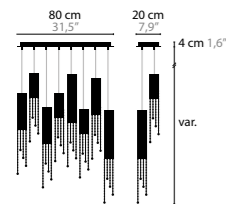

12178 / 12179 H8L