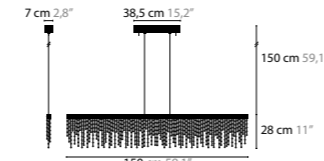

10928 > 10930 HXL CXL