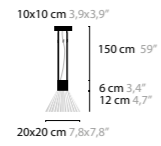

ICON
DESIGN BY COEN MUNSTERS

14500 H1