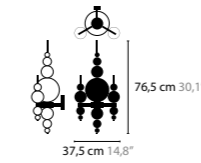

CUSTOMISED COMPOSITION OF 'TEARS FROM MOON' MODELS: H1 'MINI' AND H1 'XL'

TEARS FROM MOON
DESIGN BY COEN MUNSTERS

13090 > 13093 H20+9

13130 > 13133 H22+3

13150 > 13153 H34+4

13200 > 13203 W1

13220 > 13223 W3