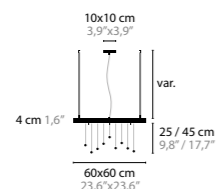

12654 > 12657 H9