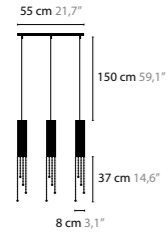

12200 > 12205 H3