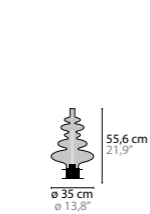

14405 T1 XXL

REFLEXX H1 14350	COLORS 00 02 32	1X LED 6W / 3000K / 425 LUMEN CLEAR GLASS
REFLEXX H3 14355	COLORS 00 02 32	3X LED 6W / 3000K / 1275 LUMEN CLEAR GLASS
REFLEXX H5 14360	COLORS 00 02 32	5X LED 6W / 3000K / 2125 LUMEN CLEAR GLASS
REFLEXX H8 14365	COLORS 00 02 32	8X LED 6W / 3000K / 3400 LUMEN CLEAR GLASS
REFLEXX H8L 14370	COLORS 00 02 32	8X LED 6W / 3000K / 3400 LUMEN CLEAR GLASS
REFLEXX H16L 14375	COLORS 00 02 32	16X LED 6W / 3000K / 6800 LUMEN CLEAR GLASS
REFLEXX W1 14380	COLORS 00 02 32	1X LED 6W / 3000K / 425 LUMEN CLEAR GLASS
REFLEXX W1+1 14385	COLORS 00 02 32	2X LED 6W / 3000K / 850 LUMEN CLEAR GLASS

COLORS

	00 BRILLIANT BRASS
	02 CHROME
	32 BLACK STRUCTURE

GENERAL INFORMATION:
- DIMMABLE
- OTHER COLORS ON REQUEST

REFLEXX H1 XXL 14400	CLEAR GLASS	BASE: 1X GU10 / 220V COLORS 00 02 32
REFLEXX T1 XXL 14405	CLEAR GLASS	BASE: 1X E27 / 220V COLORS 00 02 32

COLORS

	00 BRILLIANT BRASS
	02 CHROME
	32 BLACK STRUCTURE

GENERAL INFORMATION:
- DIMMABLE
- OTHER COLORS ON REQUEST