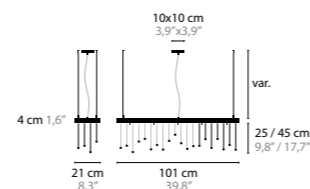

12610 > 12613 H10

SPRANKLING DISK H9 BASE: 9 X G4 / 12V / MAX. 20W - 9 X LED / 3W / 2700K / 375 LUMEN

12650	SPECTRA® CRYSTAL	36 CRYSTALS 20 MM	COLORS 00 01 02 05 10 12 16
12651	SWAROVSKI® STRASS®	36 CRYSTALS 20 MM	COLORS 00 01 02 05 10 12 16
12652	LED / SPECTRA® CRYSTAL	36 CRYSTALS 20 MM	COLORS 00 01 02 05 10 12 16
12653	LED / SWAROVSKI® STRASS®	36 CRYSTALS 20 MM	COLORS 00 01 02 05 10 12 16

SPRANKLING DISK H9 BASE: 9 X G4 / 12V / MAX. 20W - 9 X LED / 3W / 2700K / 375 LUMEN

12654	SPECTRA® CRYSTAL	80 CRYSTALS 20 MM	COLORS 00 01 02 05 10 12 16
12655	SWAROVSKI® STRASS®	80 CRYSTALS 20 MM	COLORS 00 01 02 05 10 12 16
12656	LED / SPECTRA® CRYSTAL	80 CRYSTALS 20 MM	COLORS 00 01 02 05 10 12 16
12657	LED / SWAROVSKI® STRASS®	80 CRYSTALS 20 MM	COLORS 00 01 02 05 10 12 16

SPRANKLING DISK H9 BASE: 9 X G4 / 12V / MAX. 20W - 9 X LED / 4W / 2700K / 500 LUMEN

12658	SPECTRA® CRYSTAL	100 CRYSTALS 20 MM	COLORS 00 01 02 05 10 12 16
12659	SWAROVSKI® STRASS®	100 CRYSTALS 20 MM	COLORS 00 01 02 05 10 12 16
12660	LED / SPECTRA® CRYSTAL	100 CRYSTALS 20 MM	COLORS 00 01 02 05 10 12 16
12661	LED / SWAROVSKI® STRASS®	100 CRYSTALS 20 MM	COLORS 00 01 02 05 10 12 16

SPRANKLING DISK H10 BASE: 10 X G4 / 12V / MAX. 20W - 10 X LED / 5W / 2700K / 625 LUMEN

12610	SPECTRA® CRYSTAL	80 CRYSTALS 20 MM	COLORS 00 01 02 05 10 12 16
12611	SWAROVSKI® STRASS®	80 CRYSTALS 20 MM	COLORS 00 01 02 05 10 12 16
12612	LED / SPECTRA® CRYSTAL	80 CRYSTALS 20 MM	COLORS 00 01 02 05 10 12 16
12613	LED / SWAROVSKI® STRASS®	80 CRYSTALS 20 MM	COLORS 00 01 02 05 10 12 16

COLORS

00	BRILLIANT BRASS
01	SATIN BRASS
02	CHROME
05	BRONZE
10	BLACK MATT
12	BLACK GLOSSY
16	MATT NICKEL