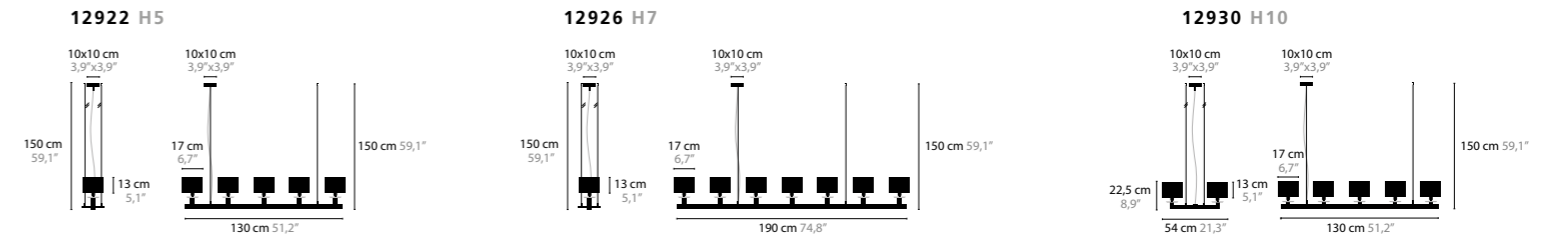

SWINGING BALLET
DESIGN BY COEN MUNSTERS

SWINGING BALLET H6	BASE: 6 X E14 / 220V / MAX. 40W - CHAIN CA. 1,5 MTR.
12910 SWAROVSKI® STRASS®	COLORS 00 01 02 05 10 12 13 14 16 SHADE 301 310 320 377 391
SWINGING BALLET H12	BASE: 12 X E14 / 220V / MAX. 40W - CHAIN CA. 1,5 MTR
12914 SWAROVSKI® STRASS®	COLORS 00 01 02 05 10 12 13 14 16 SHADE 301 310 320 377 391
SWINGING BALLET H18	BASE: 18 X E14 / 220V / MAX. 40W - CHAIN CA. 1,5 MTR
12918 SWAROVSKI® STRASS®	COLORS 00 01 02 05 10 12 13 14 16 SHADE 301 310 320 377 391
SWINGING BALLET F1	BASE: 1 X E27 / 220V / MAX. 100W, INCL. REGULAR / DIMMER
12980	COLORS 00 01 02 05 10 12 13 14 16 SHADE 301 310 320 377 391
SWINGING BALLET T1	BASE: 1 X E27 / 220V / MAX. 60W
12970	COLORS 00 01 02 05 10 12 13 14 16 SHADE 301 310 320 377 391
SWINGING BALLET T1	BASE: 1 X E27 / 220V / MAX. 60W
12972 SWAROVSKI® STRASS®	COLORS 00 01 02 05 10 12 13 14 16 SHADE 301 310 320 377 391
SWINGING BALLET W1	BASE: 1 X E14 / 220V / MAX. 40W
12950 SWAROVSKI® STRASS®	COLORS 00 01 02 05 10 12 13 14 16 SHADE 301 310 320 377 391
SWINGING BALLET W2	BASE: 2 X E14 / 220V / MAX. 40W
12954 SWAROVSKI® STRASS®	COLORS 00 01 02 05 10 12 13 14 16 SHADE 301 310 320 377 391

SHADE		301 WHITE
		310 CREME
		320 BLACK
		377 BROWN
		391 RED
COLORS		02 CHROME
		05 BRONZE
		10 BLACK MATT
		12 BLACK GLOSSY
		13 WHITE GLOSSY
		14 WHITE MATT
	16 MATT NICKEL	

SWINGING BALLET W3	BASE: 3 X E14 / 220V / MAX. 40W
12958 SWAROVSKI® STRASS®	COLORS 00 01 02 05 10 12 13 14 16 SHADE 301 310 320 377 391
SWINGING BALLET H5	BASE: 5 X E14 / 220V / MAX. 40W
12922 SWAROVSKI® STRASS®	COLORS 00 01 02 05 10 12 13 14 16 SHADE 301 310 320 377 391
SWINGING BALLET H7	BASE: 7 X E14 / 220V / MAX. 40W
12926 SWAROVSKI® STRASS®	COLORS 00 01 02 05 10 12 13 14 16 SHADE 301 310 320 377 391
SWINGING BALLET H10	BASE: 10 X E14 / 220V / MAX. 40W
12930 SWAROVSKI® STRASS®	COLORS 00 01 02 05 10 12 13 14 16 SHADE 301 310 320 377 391
SWINGING BALLET H14	BASE: 14 X E14 / 220V / MAX. 40W
12934 SWAROVSKI® STRASS®	COLORS 00 01 02 05 10 12 13 14 16 SHADE 301 310 320 377 391
SWINGING BALLET H17	BASE: 17 X E14 / 220V / MAX. 40W
12938 SWAROVSKI® STRASS®	COLORS 00 01 02 05 10 12 13 14 16 SHADE 301 310 320 377 391
SWINGING BALLET H23	BASE: 23 X E14 / 220V / MAX. 40W
12942 SWAROVSKI® STRASS®	COLORS 00 01 02 05 10 12 13 14 16 SHADE 301 310 320 377 391

SHADE		301 WHITE
		310 CREME
		320 BLACK
		377 BROWN
		391 RED
COLORS		02 CHROME
		05 BRONZE
		10 BLACK MATT
		12 BLACK GLOSSY
		13 WHITE GLOSSY
		14 WHITE MATT
	16 MATT NICKEL	

GENERAL INFORMATION: - OTHER COLORS ON REQUEST
- CYRSTAL: SWAROVSKI® STRASS®
- MIDDLE BASE ARTICLE 12910, 12914, 12918: OTHER LENGHTS ON REQUEST