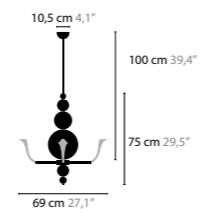

13240 > 13243 W3

13260 > 13263 T1

13030 > 13033 H4

13050 > 13053 H5

TEARS FROM MOON H20+9 BASE: 20 X G4 / 12V / MAX. 10W - DOWNLIGHT: 9 X LED 3.2W / 2700K WITH SEPARATE ON-OFF SWITCH

13090	WHITE HANDMADE GLASS BALLS	COLORS	00 01 02 05 10 12 13
13091	BLACK HANDMADE GLASS BALLS	COLORS	00 01 02 05 10 12 13
13092	SILVER HANDMADE GLASS BALLS	COLORS	00 01 02 05 10 12 13
13093	GOLD HANDMADE GLASS BALLS	COLORS	00 01 02 05 10 12 13