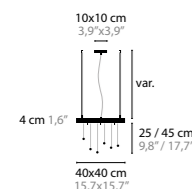

12650 > 12653 H9