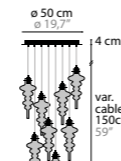

REFLEXX
DESIGN BY COEN MUNSTERS

14365 H8

REFLEXX XXL
DESIGN BY COEN MUNSTERS

REFLEXX H1 14350	COLORS 00 02 32	1X LED 6W / 3000K / 425 LUMEN CLEAR GLASS
REFLEXX H3 14355	COLORS 00 02 32	3X LED 6W / 3000K / 1275 LUMEN CLEAR GLASS
REFLEXX H5 14360	COLORS 00 02 32	5X LED 6W / 3000K / 2125 LUMEN CLEAR GLASS
REFLEXX H8 14365	COLORS 00 02 32	8X LED 6W / 3000K / 3400 LUMEN CLEAR GLASS
REFLEXX H8L 14370	COLORS 00 02 32	8X LED 6W / 3000K / 3400 LUMEN CLEAR GLASS
REFLEXX H16L 14375	COLORS 00 02 32	16X LED 6W / 3000K / 6800 LUMEN CLEAR GLASS
REFLEXX W1 14380	COLORS 00 02 32	1X LED 6W / 3000K / 425 LUMEN CLEAR GLASS
REFLEXX W1+1 14385	COLORS 00 02 32	2X LED 6W / 3000K / 850 LUMEN CLEAR GLASS

COLORS

	00 BRILLIANT BRASS
	02 CHROME
	32 BLACK STRUCTURE

GENERAL INFORMATION:
- DIMMABLE
- OTHER COLORS ON REQUEST

REFLEXX H1 XXL 14400	CLEAR GLASS	BASE: 1X GU10 / 220V COLORS 00 02 32
REFLEXX T1 XXL 14405	CLEAR GLASS	BASE: 1X E27 / 220V COLORS 00 02 32

COLORS

	00 BRILLIANT BRASS
	02 CHROME
	32 BLACK STRUCTURE

GENERAL INFORMATION:
- DIMMABLE
- OTHER COLORS ON REQUEST