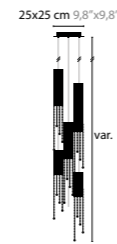

12150 > 12157 H5