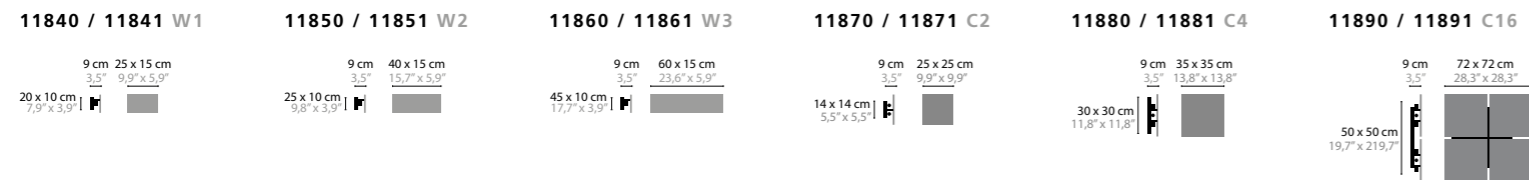

11821 SILVER GLASS

CONGRESS HOTEL BELGIUM
HDR PHOTOGRAPHY BY PETER BAAS

11881 SILVER GLASS

NIGHTLIFE
DESIGN BY COEN MUNSTERS

11840

NIGHTLIFE GLASS IS A HANDMADE COMPOSITION OF LINES OF GLASS WITH OPEN SPACES AND EVERY PIECE OF GLASS IS UNIQUE. THE OPEN SPACES, ALSO WITH SILVER COATING, LETS LIGHT THROUGH THE GLASS, WHICH GIVES AN EXCELLENT GLOW AND EFFECT. NIGHTLIFE IS AVAILABLE WITH CLEAR AND SILVER GLASS