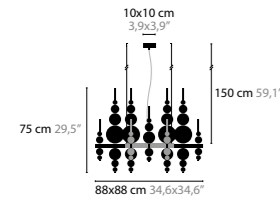

TEARS FROM MOON
DESIGN BY COEN MUNSTERS

13090 > 13093 H20+9