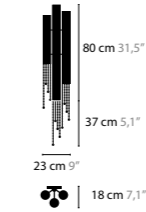

12320 / 12321 W3+3