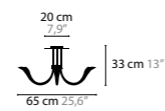

CHILL OUT
DESIGN BY COEN MUNSTERS

CHILL OUT H6 BASE: 6 X G9 / 220V / MAX. 40W

10310 WITHOUT CRYSTAL COLORS 00 01 02 05 10 12 16
10311 WITH 10 SWAROVSKI® STRASS® BALLS COLORS 00 01 02 05 10 12 16

CHILL OUT H8 BASE: 8 X G9 / 220V / MAX. 40W

10322 WITHOUT CRYSTAL COLORS 00 01 02 05 10 12 16
10323 WITH 10 SWAROVSKI® STRASS® BALLS COLORS 00 01 02 05 10 12 16

CHILL OUT H6 BASE: 6 X G9 / 220V / MAX. 40W

10316 WITHOUT CRYSTAL COLORS 00 01 02 05 10 12 16
10317 WITH 10 SWAROVSKI® STRASS® BALLS COLORS 00 01 02 05 10 12 16

CHILL OUT H12 BASE: 12 X G9 / 220V / MAX. 40W

10328 WITHOUT CRYSTAL COLORS 00 01 02 05 10 12 16
10329 WITH 10 SWAROVSKI® STRASS® BALLS COLORS 00 01 02 05 10 12 16

CHILL OUT H10 BASE: 10 X G9 / 220V / MAX. 40W

10334 WITHOUT CRYSTAL COLORS 00 01 02 05 10 12 16
10335 WITH 10 SWAROVSKI® STRASS® BALLS COLORS 00 01 02 05 10 12 16

CHILL OUT H14 BASE: 14 X G9 / 220V / MAX. 40W

10340 WITHOUT CRYSTAL COLORS 00 01 02 05 10 12 16
10341 WITH 10 SWAROVSKI® STRASS® BALLS COLORS 00 01 02 05 10 12 16

CHILL OUT C5 BASE: 5 X G9 / 220V / MAX. 40W

10380 WITHOUT CRYSTAL COLORS 00 01 02 05 10 12 16

CHILL OUT W1 BASE: 1 X G9 / 220V / MAX. 40W

10360 WITHOUT CRYSTAL COLORS 00 01 02 05 10 12 16

1. **COLORS**
2. 00 BRILLIANT BRASS
   - 01 SATIN BRASS
   - 02 CHROME
   - 05 BRONZE
   - 10 BLACK MATT
   - 12 BLACK GLOSSY
   - 16 MATT NICKEL