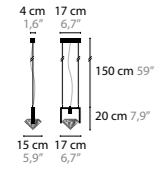

ELEMENTS OF LOVE
DESIGN BY COEN MUNSTERS

10510 / 10511 H1