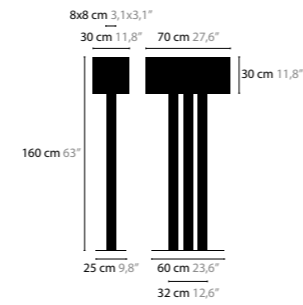

13384 / 13385 F3

WALTZ OF VIENNA T1 S BASE: 1 X E27 / 220V / MAX. 40W

13340	COLORS 02 10 12 13 14 16	SHADE 301 310 320 377 391
13341	COLORS 00 01 05	SHADE 301 310 320 377 391

WALTZ OF VIENNA T1 M BASE: 1 X E27 / 220V / MAX. 60W

13344	COLORS 02 10 12 13 14 16	SHADE 301 310 320 377 391
13345	COLORS 00 01 05	SHADE 301 310 320 377 391

WALTZ OF VIENNA T1 XL BASE: 1 X E27 / 220V / MAX. 60W

13348	COLORS 02 10 12 13 14 16	SHADE 301 310 320 377 391
13349	COLORS 00 01 05	SHADE 301 310 320 377 391

WALTZ OF VIENNA T3 BASE: 3 X E27 / 220V / MAX. 40W

13360	COLORS 02 10 12 13 14 16	SHADE 301 310 320 377 391
13361	COLORS 00 01 05	SHADE 301 310 320 377 391

WALTZ OF VIENNA T4 BASE: 4 X E14 / 220V / MAX. 40W

13374	COLORS 02 10 12 13 14 16	SHADE 301 310 320 377 391
13375	COLORS 00 01 05	SHADE 301 310 320 377 391

WALTZ OF VIENNA W1+2 BASE: 1 X E27 / 220V / MAX. 40W BASE: UP- DOWNLIGHT: 2 X GU10 / 220V / MAX. 50W

13320	COLORS 02 10 12 13 14 16	SHADE 301 310 320 377 391
13321	COLORS 00 01 05	SHADE 301 310 320 377 391

WALTZ OF VIENNA F2 BASE: 2 X E27 / 220V / MAX. 60W

13380	COLORS 02 10 12 13 14 16	SHADE 301 310 320 377 391
13381	COLORS 00 01 05	SHADE 301 310 320 377 391

WALTZ OF VIENNA F3 BASE: 3 X E27 / 220V / MAX. 40W

13384	COLORS 02 10 12 13 14 16	SHADE 301 310 320 377 391
13385	COLORS 00 01 05	SHADE 301 310 320 377 391

SHADE		301 WHITE
		310 CREME
		320 BLACK
		377 BROWN
		391 RED
COLORS		02 CHROME
		10 BLACK MATT
		12 BLACK GLOSSY
		13 WHITE GLOSSY
		14 WHITE MATT
		16 MATT NICKEL

GENERAL INFORMATION: - OTHER COLORS ON REQUEST