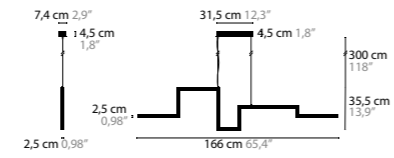

ARTYS
DESIGN BY COEN MUNSTERS

14320 H5

ARTYS H4
14310 BASE: LED 28W / 24V / 2700K / 3050 LUMEN
COLORS 32 33

ARTYS H5
14320 BASE: LED 34W / 24V / 2700K / 3710 LUMEN
COLORS 32 33

ARTYS CROSS
14321 BASE: LED 14,4W / 24V / 2700K / 1572 LUMEN
COLORS 32 33

ARTYS FLEX
14323 BASE: LED 48W / 24V / 2700K / 5240 LUMEN
COLORS 32 33

ARTYS W1+1
14325 BASE: LED 7V / 24W / 2700K / 80 LUMEN
COLORS 32 33

COLORS

- 32 BLACK STRUCTURE
- 33 WHITE STRUCTURE

GENERAL INFORMATION:

- DIMMABLE
- OTHER COLORS ON REQUEST