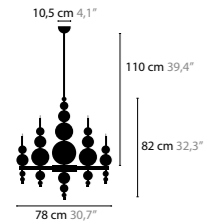

TEARS FROM MOON
DESIGN BY COEN MUNSTERS

13070 > 13073
H12