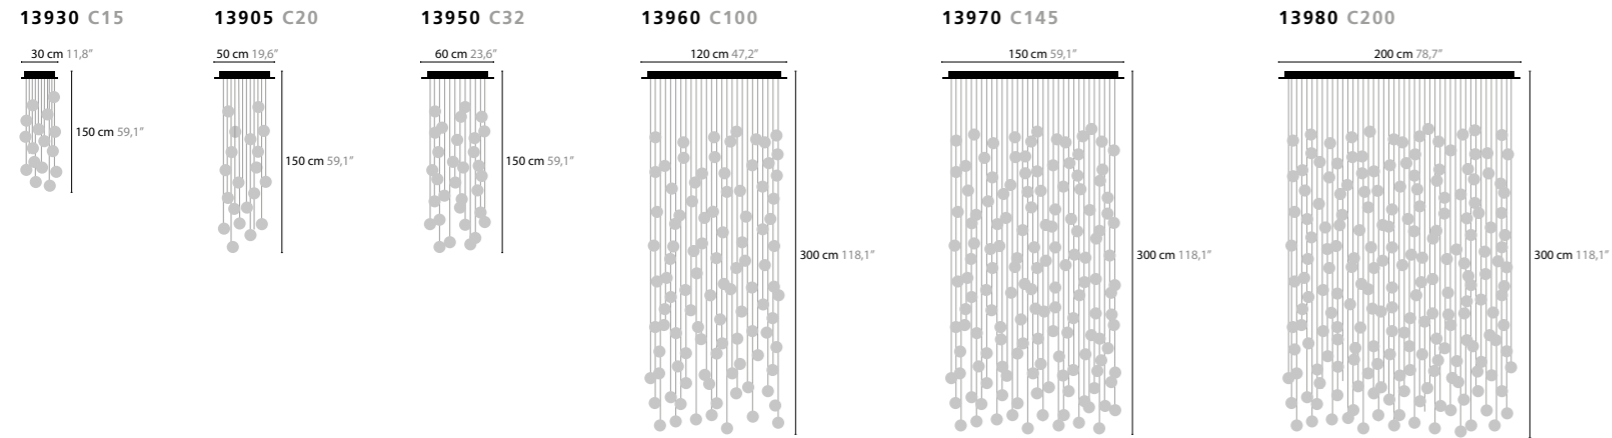

BALLROOM
DESIGN BY COEN MUNSTERS

BALLROOM C15 BASE: 15 X LED / 24V / 2W / 1620LM
13930 COLORS 00 01 02 05 10 14 16

BALLROOM C20 BASE: 20 X LED / 24V / 2W / 2160LM
13905 COLORS 00 01 02 05 10 14 16

BALLROOM C32 BASE: 32 X LED / 24V / 2W / 3456LM
13950 COLORS 00 01 02 05 10 14 16

BALLROOM C100 BASE: 100 X LED / 24V / 2W / 10800LM
13960 COLORS 00 01 02 05 10 14 16

BALLROOM C145 BASE: 145 X LED / 24V / 2W / 15660LM
13970 COLORS 00 01 02 05 10 14 16

BALLROOM C200 BASE: 200 X LED / 24V / 2W / 21600LM
13980 COLORS 00 01 02 05 10 14 16

1. **COLORS**
2. 00 BRILLIANT BRASS
   - 01 SATIN BRASS
   - 02 CHROME
   - 05 BRONZE
   - 10 BLACK MATT
   - 14 WHITE MATT
   - 16 MATT NICKEL
   - 32 BLACK STRUCTURE

GENERAL INFORMATION: - FOR MOST POSSIBLE FLEXIBILITY AND STRAIGHT HANGING OF CABLES WE USE TRANSPARENT SILICON CABLE
- ALL FIXTURES DIMMABLE