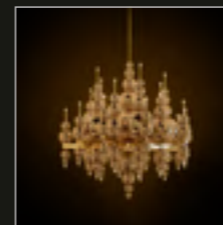

LEADER

FOR FASCINATING PEOPLE
COSMOPOLITAN LUXURY LIGHTING

CATALOGUE NR 19

COSMOPOLITAN LUXURY LIGHTING

COLLECTION

CUSTOMISING

BESPOKE

CONTRACT & HOSPITALITY