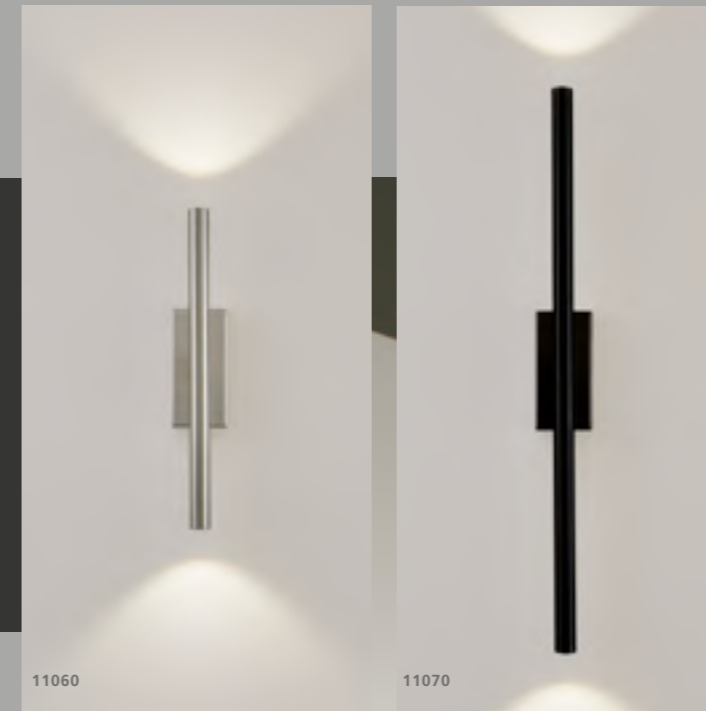

GLOW

GLOW
DESIGN BY COEN MUNSTERS

PROJECT WITH GLOW IN BLACK STRUCTURE
BALTHASAR RESS WEINBAR & VINOHEK - FRANKFURT
FOTOGRAPHY BY: NIKITA KULIKOV

GLOW

11060

11070

GLOW W2 11060	2 X LED 6W / 3000K / 1618 LUMEN COLORS 01 02 05 16 32
GLOW W2 XL 11070	2 X LED 6W / 3000K / 1618 LUMEN COLORS 01 02 05 16 32
GLOW H1 11005 50 CM TUBE 11010 70 CM TUBE 11020 100 CM TUBE 11030 130 CM TUBE 11040 185 CM TUBE	1X LED 6W / 3000K / 809 LUMEN COLORS 01 02 05 16 32 COLORS 01 02 05 16 32 COLORS 01 02 05 16 32 COLORS 01 02 05 16 32 COLORS 01 02 05 16 32
GLOW H3 11050	3 X LED 6W / 2700K COLORS 01 02 05 16 32
GLOW H8 11052	8 X LED 6W / 2700K COLORS 01 02 05 16 32