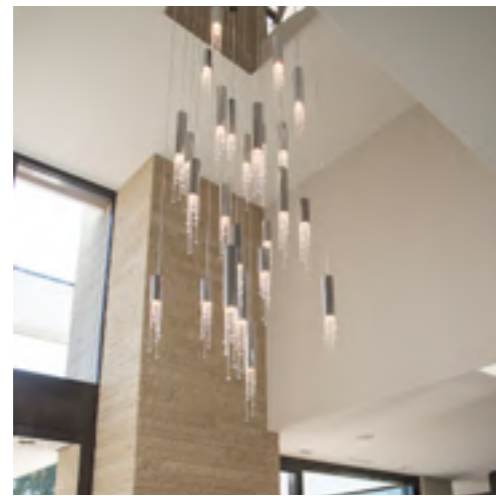

SEXY CRYSTALS

1