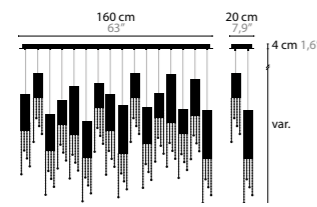

12180 / 12181 H16L