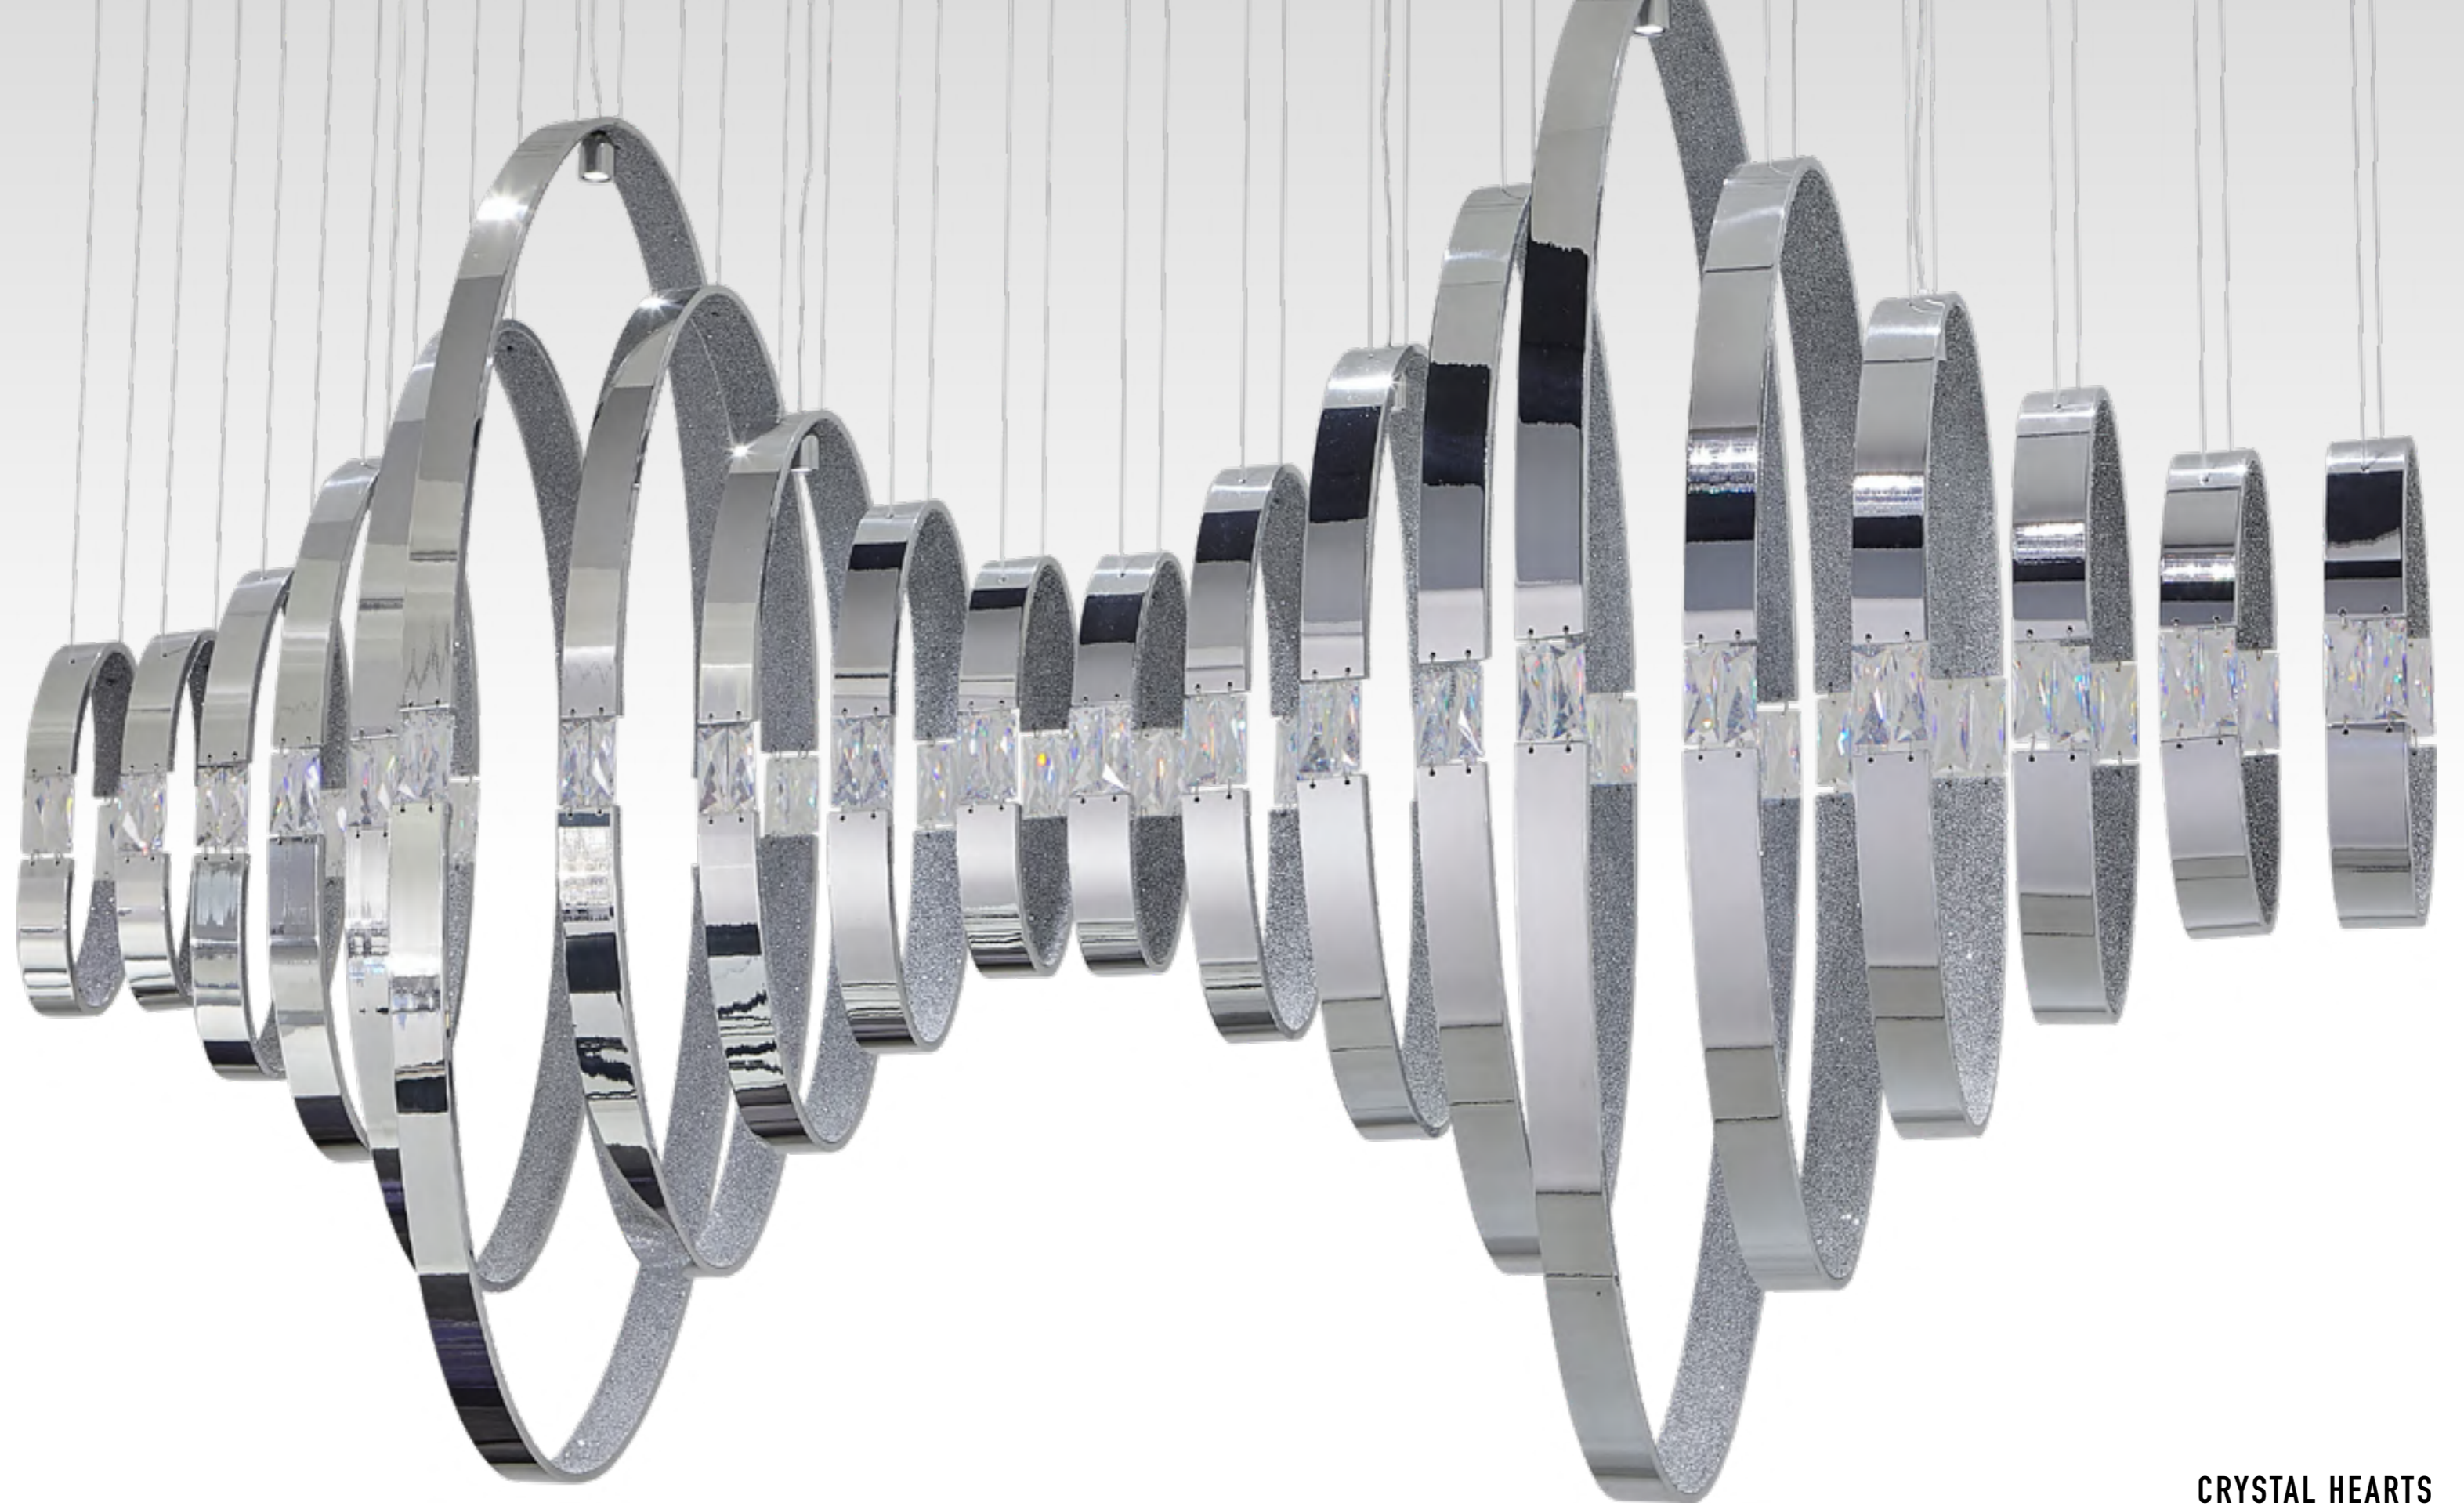

CRYSTAL HEARTS