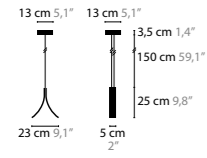

13712 H1 XL

STREAM

DESIGN BY COEN MUNSTERS

13710 H1