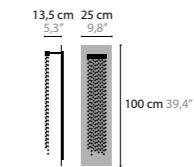

10946 / 10948 W1 S C

10952 / 10954 W1 S CXL

10958 / 10960 W1 M C

10964 / 10966 W1 M CXL

10970 / 10972 W1 L C

10976 / 10978 W1 L CXL

10982 / 10984 W1 WALLPANEL

FROZEN EYES W1 S C		LED 3W / 24V / 375 LUMEN
10946	WITH CRYSTAL	COLORS 00 01 02 05 10 12 13 14 16
10947	WITH SPECTRA® CRYSTAL	COLORS 00 01 02 05 10 12 13 14 16
10948	WITH SWAROVSKI® STRASS®	COLORS 00 01 02 05 10 12 13 14 16

FROZEN EYES W1 S CXL		LED 3W / 24V / 375 LUMEN
10952	WITH CRYSTAL	COLORS 00 01 02 05 10 12 13 14 16
10953	WITH SPECTRA® CRYSTAL	COLORS 00 01 02 05 10 12 13 14 16
10954	WITH SWAROVSKI® STRASS®	COLORS 00 01 02 05 10 12 13 14 16

FROZEN EYES W1 M C		LED 5W / 24V / 625 LUMEN
10958	WITH CRYSTAL	COLORS 00 01 02 05 10 12 13 14 16
10959	WITH SPECTRA® CRYSTAL	COLORS 00 01 02 05 10 12 13 14 16
10960	WITH SWAROVSKI® STRASS®	COLORS 00 01 02 05 10 12 13 14 16

FROZEN EYES W1 M CXL		LED 5W / 24V / 625 LUMEN
10964	WITH CRYSTAL	COLORS 00 01 02 05 10 12 13 14 16
10965	WITH SPECTRA® CRYSTAL	COLORS 00 01 02 05 10 12 13 14 16
10966	WITH SWAROVSKI® STRASS®	COLORS 00 01 02 05 10 12 13 14 16

FROZEN EYES W1 L C		LED 8W / 24V / 1000 LUMEN
10970	WITH CRYSTAL	COLORS 00 01 02 05 10 12 13 14 16
10971	WITH SPECTRA® CRYSTAL	COLORS 00 01 02 05 10 12 13 14 16
10972	WITH SWAROVSKI® STRASS®	COLORS 00 01 02 05 10 12 13 14 16

FROZEN EYES W1 L CXL		LED 8W / 24V / 1000 LUMEN
10976	WITH CRYSTAL	COLORS 00 01 02 05 10 12 13 14 16
10977	WITH SPECTRA® CRYSTAL	COLORS 00 01 02 05 10 12 13 14 16
10978	WITH SWAROVSKI® STRASS®	COLORS 00 01 02 05 10 12 13 14 16

FROZEN EYES W1 WALLPANEL		LED 3W / 24V / 375 LUMEN
10982	WITH CRYSTAL	COLORS 00 01 02 05 10 12 13 14 16
10983	WITH SPECTRA® CRYSTAL	COLORS 00 01 02 05 10 12 13 14 16
10984	WITH SWAROVSKI® STRASS®	COLORS 00 01 02 05 10 12 13 14 16

COLORS	
	00 BRILLIANT BRASS
	01 SATIN BRASS
	02 CHROME
	05 BRONZE
	10 BLACK MATT
	12 BLACK GLOSSY
	13 WHITE GLOSSY
	14 WHITE MATT
	16 MATT NICKEL

GENERAL INFORMATION: - DIMMABLE
- OTHER COLORS ON REQUEST