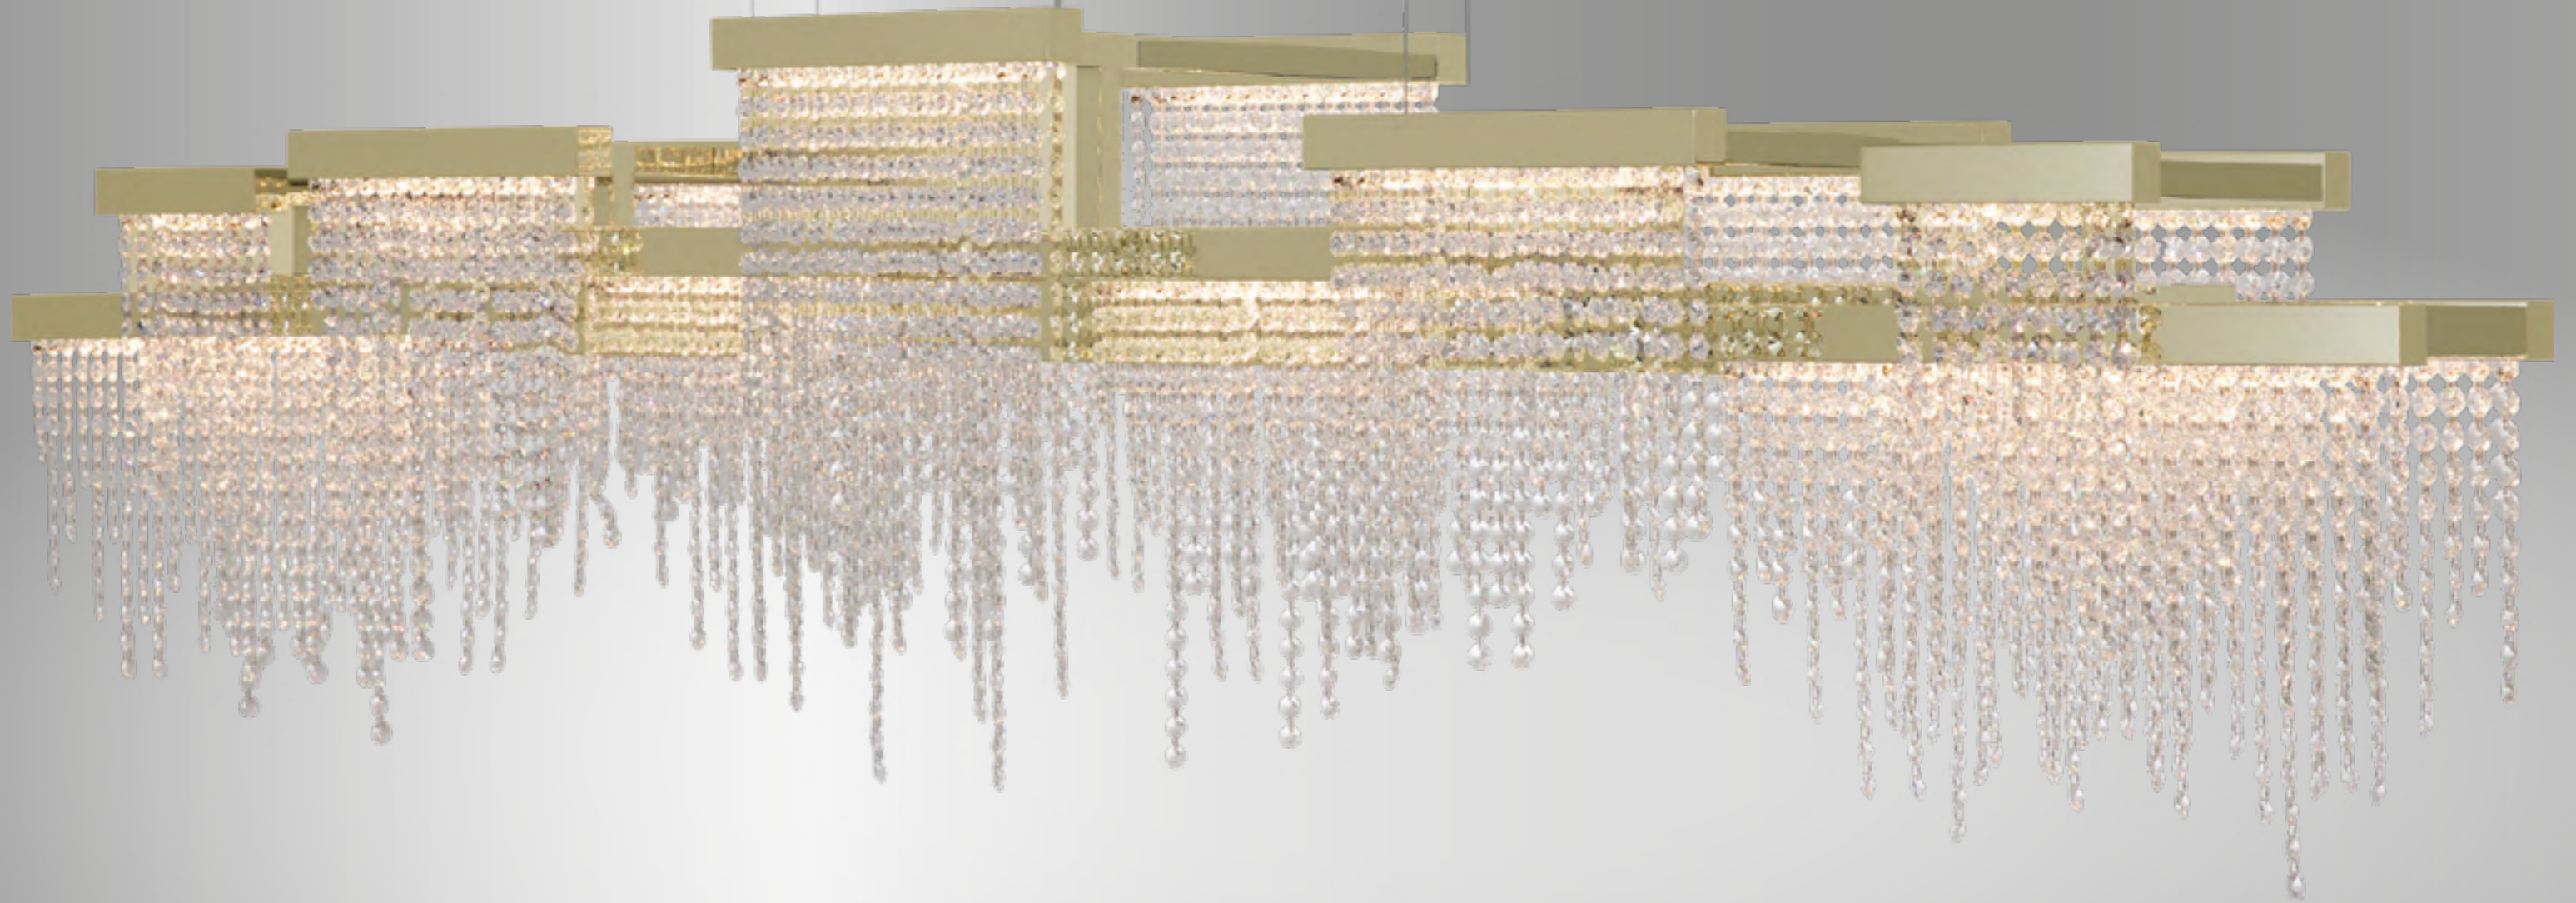

FROZEN EYES

10940 CRYSTAL
10941 SPECTRA® CRYSTAL
10942 SWAROVSKI® STRASS®