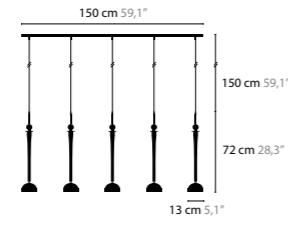

SWEET SYMPHONY
DESIGN BY COEN MUNSTERS

12810 / 12811 H1

12820 / 12821 H3

12830 / 12831 H5

12840 H9

12850 / 12851 W1

SWEET SYMPHONY H1 BASE: 1 X GU10 / 220V / MAX. 50W

12810	BLACK GLASS	COLORS	00 01 02 05 10 12 16
12811	CLEAR GLASS	COLORS	00 01 02 05 10 12 16