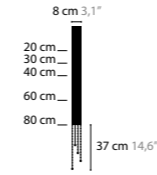

12360 > 12372 C1