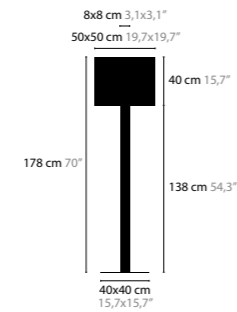

13380 / 13381 F2