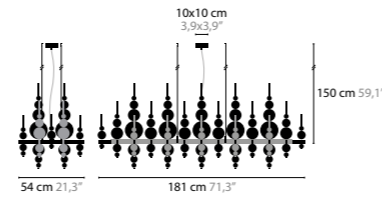

CUSTOMISED COMPOSITION OF 'TEARS FROM MOON' MODELS: H1 'MINI' AND H1 'XL'

TEARS FROM MOON
DESIGN BY COEN MUNSTERS

13090 > 13093 H20+9

13130 > 13133 H22+3

13150 > 13153 H34+4

13200 > 13203 W1

13220 > 13223 W3