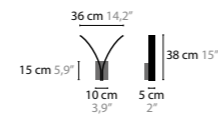

STREAM H1 LED 7W / 24V / 2700K / 385 LUMEN
13710 COLORS 02 16 32 33

STREAM H1 XL LED 7W / 24V / 2700K / 385 LUMEN
13712 COLORS 02 16 32 33

STREAM H3 LED 3 X 7W / 24V / 2700K / 1155 LUMEN
13720 COLORS 02 16 32 33

STREAM H3 XL LED 3 X 7W / 24V / 2700K / 1155 LUMEN
13722 COLORS 02 16 32 33

STREAM H5 LED 5 X 7W / 24V / 2700K / 1925 LUMEN
13730 COLORS 02 16 32 33

STREAM H5 XL LED 5 X 7W / 24V / 2700K / 1925 LUMEN
13732 COLORS 02 16 32 33

STREAM H7 LED 7 X 7W / 24V / 2700K / 2695 LUMEN
13740 COLORS 02 16 32 33

STREAM H7 XL LED 7 X 7W / 24V / 2700K / 2695 LUMEN
13742 COLORS 02 16 32 33

STREAM W1 LED 7W / 24V / 2700K / 385 LUMEN
13770 COLORS 02 16 32 33

STREAM W1 XL LED 7W / 24V / 2700K / 385 LUMEN
13772 COLORS 02 16 32 33

STREAM W2 LED 2 X 7W / 24V / 2700K / 770 LUMEN
13780 COLORS 02 16 32 33

STREAM W2 XL LED 2 X 7W / 24V / 2700K / 770 LUMEN
13782 COLORS 02 16 32 33

STREAM F2 XL LED 2 X 7W / 24V / 2700K / 770 LUMEN
13790 COLORS 02 16 32 33