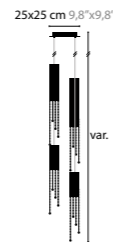

12130 > 12137 H4