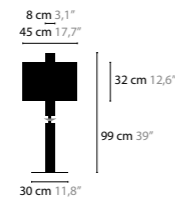

SUNRISE

DESIGN BY COEN MUNSTERS

12740 T3