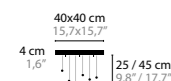

SPRANKLING

DESIGN BY COEN MUNSTERS

12670 > 12673 C9