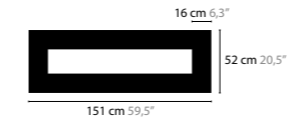

12450 > 12452 H16