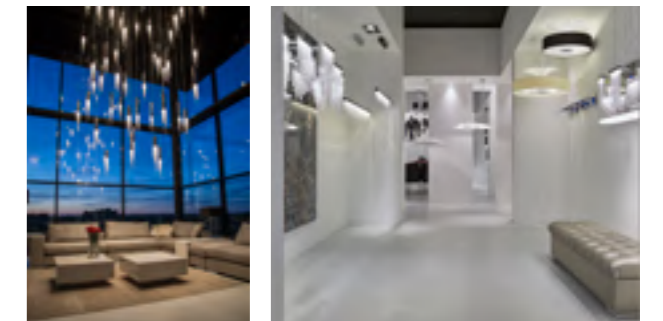

INSPIRATION CENTRE

The Ifari headquarters are based in Beek en Donk, the Netherlands, where people can enjoy the Ifari collection in the fascinating Inspiration Centre. Alongside our general collection, this is the place to discover our endless possibilities for customisation.

Guests can enjoy drinks while listening to lounge music and witnessing the extraordinary surroundings. An incredible surprise appears around every corner, resulting in the optimal environment for contemplating the magnificent Ifari light collection.

Be welcomed to Ifari and explore all possibilities.

Watch the video of our Inspiration Centre