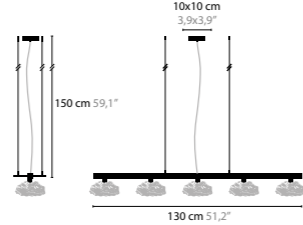

10770 / 10771 / 10772 H10

10730 / 10731 / 10732 H5