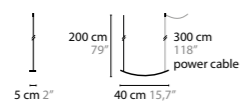

OUT OF LINE

DESIGN BY COEN MUNSTERS

14100