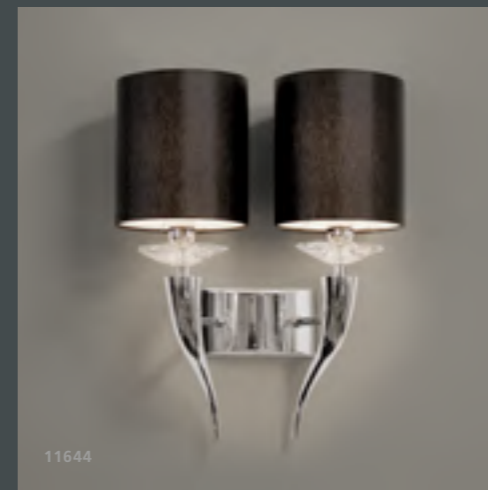

GENERAL INFORMATION: - ALL GLASS IS ITALIAN HANDMADE AND EVERY PIECE IS UNIQUE

GENERAL INFORMATION: - ALL GLASS IS ITALIAN HANDMADE AND EVERY PIECE IS UNIQUE

CUSTOMISED LOVING ARMS

LOVING ARMS

11624

11644

LOVING ARMS