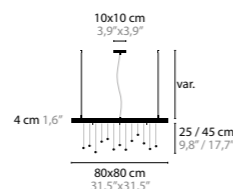

12658 > 12661 H9