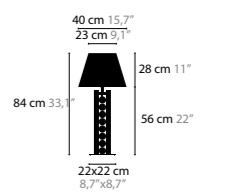

13260 > 13263 T1