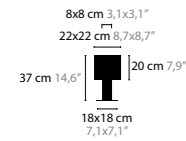

WALTZ OF VIENNA
DESIGN BY COEN MUNSTERS

13340 / 13341 T1 S