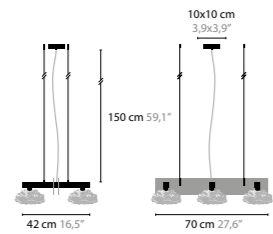

FLOWERS FROM AMSTERDAM
DESIGN BY COEN MUNSTERS

FROM AMSTERDAM H1 BASE: 1 X G9 / 220V / MAX. 40W

10710	CLEAR GLASS	COLORS	00 01 02 05 10 12 16
10711	SILVER GLASS	COLORS	00 01 02 05 10 12 16
10712	GOLD GLASS	COLORS	00 01 02 05 10 12 16

FLOWERS FROM AMSTERDAM H3 BASE: 3 X G9 / 220V / MAX. 40W

10720	CLEAR GLASS	COLORS	00 01 02 05 10 12 16
10721	SILVER GLASS	COLORS	00 01 02 05 10 12 16
10722	GOLD GLASS	COLORS	00 01 02 05 10 12 16

FLOWERS FROM AMSTERDAM H5 BASE: 5 X G9 / 220V / MAX. 40W

10730	CLEAR GLASS	COLORS	00 01 02 05 10 12 16
10731	SILVER GLASS	COLORS	00 01 02 05 10 12 16
10732	GOLD GLASS	COLORS	00 01 02 05 10 12 16

FLOWERS FROM AMSTERDAM H7 BASE: 7 X G9 / 220V / MAX. 40W

10740	CLEAR GLASS	COLORS	00 01 02 05 10 12 16
10741	SILVER GLASS	COLORS	00 01 02 05 10 12 16
10742	GOLD GLASS	COLORS	00 01 02 05 10 12 16

FLOWERS FROM AMSTERDAM H4 BASE: 4 X G9 / 220V / MAX. 40W

10750	CLEAR GLASS	COLORS	00 01 02 05 10 12 16
10751	SILVER GLASS	COLORS	00 01 02 05 10 12 16
10752	GOLD GLASS	COLORS	00 01 02 05 10 12 16

FLOWERS FROM AMSTERDAM H6 BASE: 6 X G9 / 220V / MAX. 40W

10760	CLEAR GLASS	COLORS	00 01 02 05 10 12 16
10761	SILVER GLASS	COLORS	00 01 02 05 10 12 16
10762	GOLD GLASS	COLORS	00 01 02 05 10 12 16

FLOWERS FROM AMSTERDAM H10 BASE: 10 X G9 / 220V / MAX. 40W

10770	CLEAR GLASS	COLORS	00 01 02 05 10 12 16
10771	SILVER GLASS	COLORS	00 01 02 05 10 12 16
10772	GOLD GLASS	COLORS	00 01 02 05 10 12 16

FLOWERS FROM AMSTERDAM H14 BASE: 14 X G9 / 220V / MAX. 40W

10780	CLEAR GLASS	COLORS	00 01 02 05 10 12 16
10781	SILVER GLASS	COLORS	00 01 02 05 10 12 16
10782	GOLD GLASS	COLORS	00 01 02 05 10 12 16

FLOWERS FROM AMSTERDAM W1 BASE: 1 X G9 / 220V / MAX. 40W

10810	CLEAR GLASS	COLORS	00 01 02 05 10 12 16
10811	SILVER GLASS	COLORS	00 01 02 05 10 12 16
10812	GOLD GLASS	COLORS	00 01 02 05 10 12 16

FLOWERS FROM AMSTERDAM C2C BASE: 2 X G9 / 220V / MAX. 40W

10860	CLEAR GLASS	COLORS	14 16
10861	SILVER GLASS	COLORS	14 16
10862	GOLD GLASS	COLORS	14 16