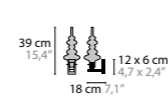

REFLEXX
DESIGN BY COEN MUNSTERS

14380 W1

REFLEXX XXL
DESIGN BY COEN MUNSTERS

REFLEXX H1 14350	COLORS 00 02 32	1X LED 6W / 3000K / 425 LUMEN CLEAR GLASS
REFLEXX H3 14355	COLORS 00 02 32	3X LED 6W / 3000K / 1275 LUMEN CLEAR GLASS
REFLEXX H5 14360	COLORS 00 02 32	5X LED 6W / 3000K / 2125 LUMEN CLEAR GLASS
REFLEXX H8 14365	COLORS 00 02 32	8X LED 6W / 3000K / 3400 LUMEN CLEAR GLASS
REFLEXX H8L 14370	COLORS 00 02 32	8X LED 6W / 3000K / 3400 LUMEN CLEAR GLASS
REFLEXX H16L 14375	COLORS 00 02 32	16X LED 6W / 3000K / 6800 LUMEN CLEAR GLASS
REFLEXX W1 14380	COLORS 00 02 32	1X LED 6W / 3000K / 425 LUMEN CLEAR GLASS
REFLEXX W1+1 14385	COLORS 00 02 32	2X LED 6W / 3000K / 850 LUMEN CLEAR GLASS

COLORS

	00 BRILLIANT BRASS
	02 CHROME
	32 BLACK STRUCTURE

GENERAL INFORMATION:
- DIMMABLE
- OTHER COLORS ON REQUEST

REFLEXX H1 XXL 14400	CLEAR GLASS	BASE: 1X GU10 / 220V COLORS 00 02 32
REFLEXX T1 XXL 14405	CLEAR GLASS	BASE: 1X E27 / 220V COLORS 00 02 32

COLORS

	00 BRILLIANT BRASS
	02 CHROME
	32 BLACK STRUCTURE

GENERAL INFORMATION:
- DIMMABLE
- OTHER COLORS ON REQUEST