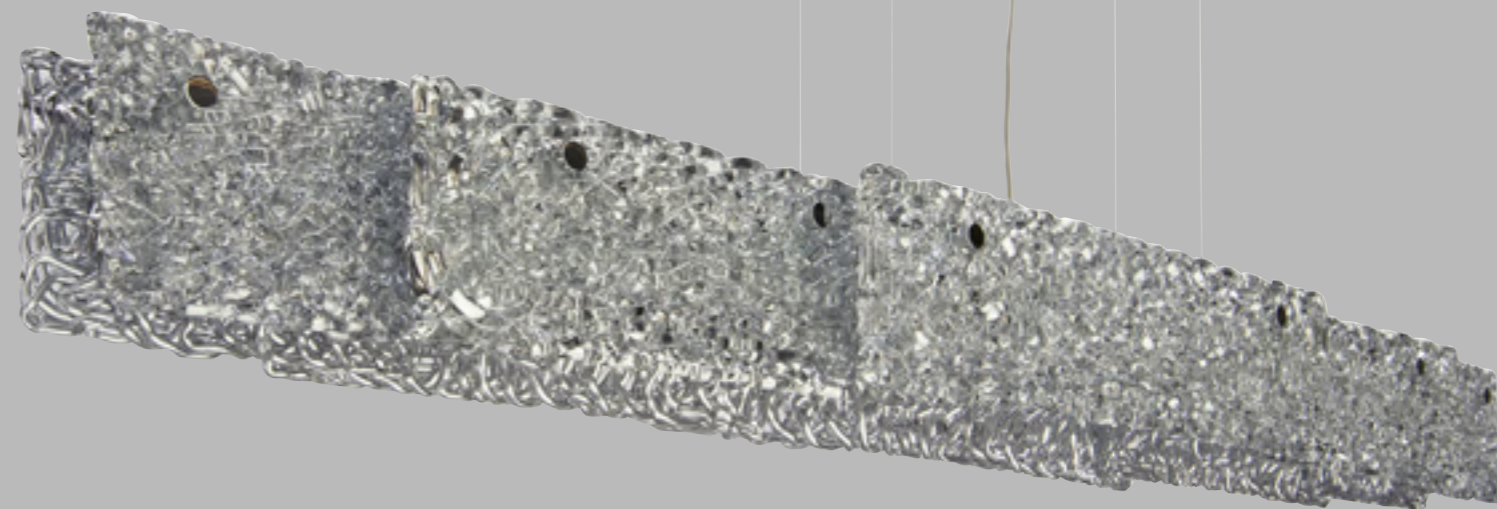

11821 SILVER GLASS