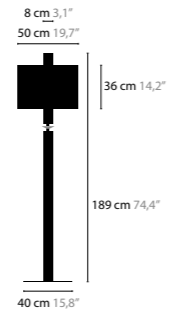

SUNRISE

DESIGN BY COEN MUNSTERS

12740 T3

12760 F1

SUNRISE T3 BASE: 3 X E27 / 220V / MAX. 40W / WITH REGULAR / DIMMER

12740 WITH CRYSTAL ELEMENT   **COLORS** 00 01 02 05 10 12 13 14 16   **SHADE** 301 310 320 377 391

SUNRISE F3+1 BASE: 3 X E27 / 220V / MAX. 40W, BASE UPLIGHTER: 1 X GU10 / 220V / MAX. 50W / WITH REGULAR / DIMMER

12760 WITH CRYSTAL ELEMENT   **COLORS** 00 01 02 05 10 12 13 14 16   **SHADE** 301 310 320 377 391

1. **SHADE**
2. 301 WHITE
   - 310 CREME
   - 320 BLACK
   - 377 BROWN
   - 391 RED

1. **COLORS**
2. 00 BRILLIANT BRASS
   - 01 SATIN BRASS
   - 02 CHROME
   - 05 BRONZE
   - 10 BLACK MATT
   - 12 BLACK GLOSSY
   - 13 WHITE GLOSSY
   - 14 WHITE MATT
   - 16 MATT NICKEL

GENERAL INFORMATION: - FLOORLIGHT WITH UPLIGHT
- OTHER COLORS ON REQUEST