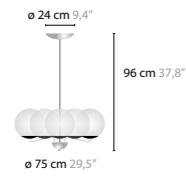

INNERBLOOM
DESIGN BY COEN MUNSTERS

13983 H5