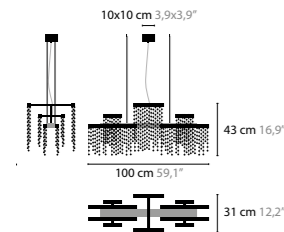

10934 > 10936 H10