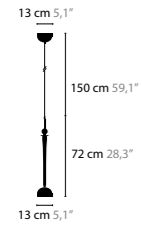

SWEET SYMPHONY
DESIGN BY COEN MUNSTERS

12810 / 12811 H1