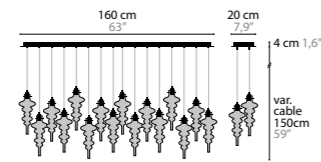

REFLEXX
DESIGN BY COEN MUNSTERS

14375 H16L

REFLEXX XXL
DESIGN BY COEN MUNSTERS

REFLEXX H1 14350	COLORS 00 02 32	1X LED 6W / 3000K / 425 LUMEN CLEAR GLASS
REFLEXX H3 14355	COLORS 00 02 32	3X LED 6W / 3000K / 1275 LUMEN CLEAR GLASS
REFLEXX H5 14360	COLORS 00 02 32	5X LED 6W / 3000K / 2125 LUMEN CLEAR GLASS
REFLEXX H8 14365	COLORS 00 02 32	8X LED 6W / 3000K / 3400 LUMEN CLEAR GLASS
REFLEXX H8L 14370	COLORS 00 02 32	8X LED 6W / 3000K / 3400 LUMEN CLEAR GLASS
REFLEXX H16L 14375	COLORS 00 02 32	16X LED 6W / 3000K / 6800 LUMEN CLEAR GLASS
REFLEXX W1 14380	COLORS 00 02 32	1X LED 6W / 3000K / 425 LUMEN CLEAR GLASS
REFLEXX W1+1 14385	COLORS 00 02 32	2X LED 6W / 3000K / 850 LUMEN CLEAR GLASS

COLORS

	00 BRILLIANT BRASS
	02 CHROME
	32 BLACK STRUCTURE

GENERAL INFORMATION:
- DIMMABLE
- OTHER COLORS ON REQUEST

REFLEXX H1 XXL 14400	CLEAR GLASS	BASE: 1X GU10 / 220V COLORS 00 02 32
REFLEXX T1 XXL 14405	CLEAR GLASS	BASE: 1X E27 / 220V COLORS 00 02 32

COLORS

	00 BRILLIANT BRASS
	02 CHROME
	32 BLACK STRUCTURE

GENERAL INFORMATION:
- DIMMABLE
- OTHER COLORS ON REQUEST