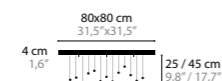

12678 > 12681 C9