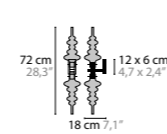

REFLEXX
DESIGN BY COEN MUNSTERS

14385 W1+1

REFLEXX XXL
DESIGN BY COEN MUNSTERS

REFLEXX H1 14350	COLORS 00 02 32	1X LED 6W / 3000K / 425 LUMEN CLEAR GLASS
REFLEXX H3 14355	COLORS 00 02 32	3X LED 6W / 3000K / 1275 LUMEN CLEAR GLASS
REFLEXX H5 14360	COLORS 00 02 32	5X LED 6W / 3000K / 2125 LUMEN CLEAR GLASS
REFLEXX H8 14365	COLORS 00 02 32	8X LED 6W / 3000K / 3400 LUMEN CLEAR GLASS
REFLEXX H8L 14370	COLORS 00 02 32	8X LED 6W / 3000K / 3400 LUMEN CLEAR GLASS
REFLEXX H16L 14375	COLORS 00 02 32	16X LED 6W / 3000K / 6800 LUMEN CLEAR GLASS
REFLEXX W1 14380	COLORS 00 02 32	1X LED 6W / 3000K / 425 LUMEN CLEAR GLASS
REFLEXX W1+1 14385	COLORS 00 02 32	2X LED 6W / 3000K / 850 LUMEN CLEAR GLASS

COLORS

	00 BRILLIANT BRASS
	02 CHROME
	32 BLACK STRUCTURE

GENERAL INFORMATION:
- DIMMABLE
- OTHER COLORS ON REQUEST

REFLEXX H1 XXL 14400	CLEAR GLASS	BASE: 1X GU10 / 220V COLORS 00 02 32
REFLEXX T1 XXL 14405	CLEAR GLASS	BASE: 1X E27 / 220V COLORS 00 02 32

COLORS

	00 BRILLIANT BRASS
	02 CHROME
	32 BLACK STRUCTURE

GENERAL INFORMATION:
- DIMMABLE
- OTHER COLORS ON REQUEST