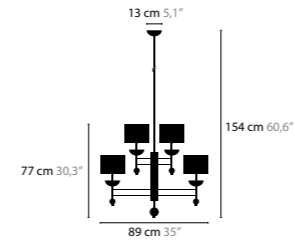

SWEET SYMPHONY
DESIGN BY COEN MUNSTERS

12810 / 12811 H1

12820 / 12821 H3

12830 / 12831 H5

12840 H9

12850 / 12851 W1

SWEET SYMPHONY H1 BASE: 1 X GU10 / 220V / MAX. 50W

12810	BLACK GLASS	COLORS	00 01 02 05 10 12 16
12811	CLEAR GLASS	COLORS	00 01 02 05 10 12 16