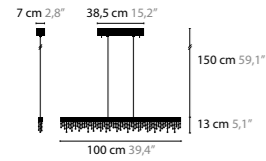

FROZEN EYES

DESIGN BY COEN MUNSTERS

10910 > 10912 H C