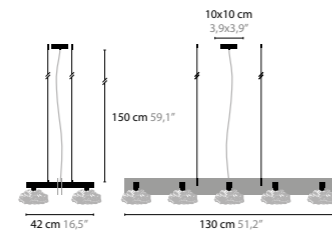

FLOWERS FROM AMSTERDAM
DESIGN BY COEN MUNSTERS

FROM AMSTERDAM H1 BASE: 1 X G9 / 220V / MAX. 40W

10710	CLEAR GLASS	COLORS	00 01 02 05 10 12 16
10711	SILVER GLASS	COLORS	00 01 02 05 10 12 16
10712	GOLD GLASS	COLORS	00 01 02 05 10 12 16

FLOWERS FROM AMSTERDAM H3 BASE: 3 X G9 / 220V / MAX. 40W

10720	CLEAR GLASS	COLORS	00 01 02 05 10 12 16
10721	SILVER GLASS	COLORS	00 01 02 05 10 12 16
10722	GOLD GLASS	COLORS	00 01 02 05 10 12 16

FLOWERS FROM AMSTERDAM H5 BASE: 5 X G9 / 220V / MAX. 40W

10730	CLEAR GLASS	COLORS	00 01 02 05 10 12 16
10731	SILVER GLASS	COLORS	00 01 02 05 10 12 16
10732	GOLD GLASS	COLORS	00 01 02 05 10 12 16

FLOWERS FROM AMSTERDAM H7 BASE: 7 X G9 / 220V / MAX. 40W

10740	CLEAR GLASS	COLORS	00 01 02 05 10 12 16
10741	SILVER GLASS	COLORS	00 01 02 05 10 12 16
10742	GOLD GLASS	COLORS	00 01 02 05 10 12 16

FLOWERS FROM AMSTERDAM H4 BASE: 4 X G9 / 220V / MAX. 40W

10750	CLEAR GLASS	COLORS	00 01 02 05 10 12 16
10751	SILVER GLASS	COLORS	00 01 02 05 10 12 16
10752	GOLD GLASS	COLORS	00 01 02 05 10 12 16

FLOWERS FROM AMSTERDAM H6 BASE: 6 X G9 / 220V / MAX. 40W

10760	CLEAR GLASS	COLORS	00 01 02 05 10 12 16
10761	SILVER GLASS	COLORS	00 01 02 05 10 12 16
10762	GOLD GLASS	COLORS	00 01 02 05 10 12 16

FLOWERS FROM AMSTERDAM H10 BASE: 10 X G9 / 220V / MAX. 40W

10770	CLEAR GLASS	COLORS	00 01 02 05 10 12 16
10771	SILVER GLASS	COLORS	00 01 02 05 10 12 16
10772	GOLD GLASS	COLORS	00 01 02 05 10 12 16

FLOWERS FROM AMSTERDAM H14 BASE: 14 X G9 / 220V / MAX. 40W

10780	CLEAR GLASS	COLORS	00 01 02 05 10 12 16
10781	SILVER GLASS	COLORS	00 01 02 05 10 12 16
10782	GOLD GLASS	COLORS	00 01 02 05 10 12 16

FLOWERS FROM AMSTERDAM W1 BASE: 1 X G9 / 220V / MAX. 40W

10810	CLEAR GLASS	COLORS	00 01 02 05 10 12 16
10811	SILVER GLASS	COLORS	00 01 02 05 10 12 16
10812	GOLD GLASS	COLORS	00 01 02 05 10 12 16

FLOWERS FROM AMSTERDAM C2C BASE: 2 X G9 / 220V / MAX. 40W

10860	CLEAR GLASS	COLORS	14 16
10861	SILVER GLASS	COLORS	14 16
10862	GOLD GLASS	COLORS	14 16