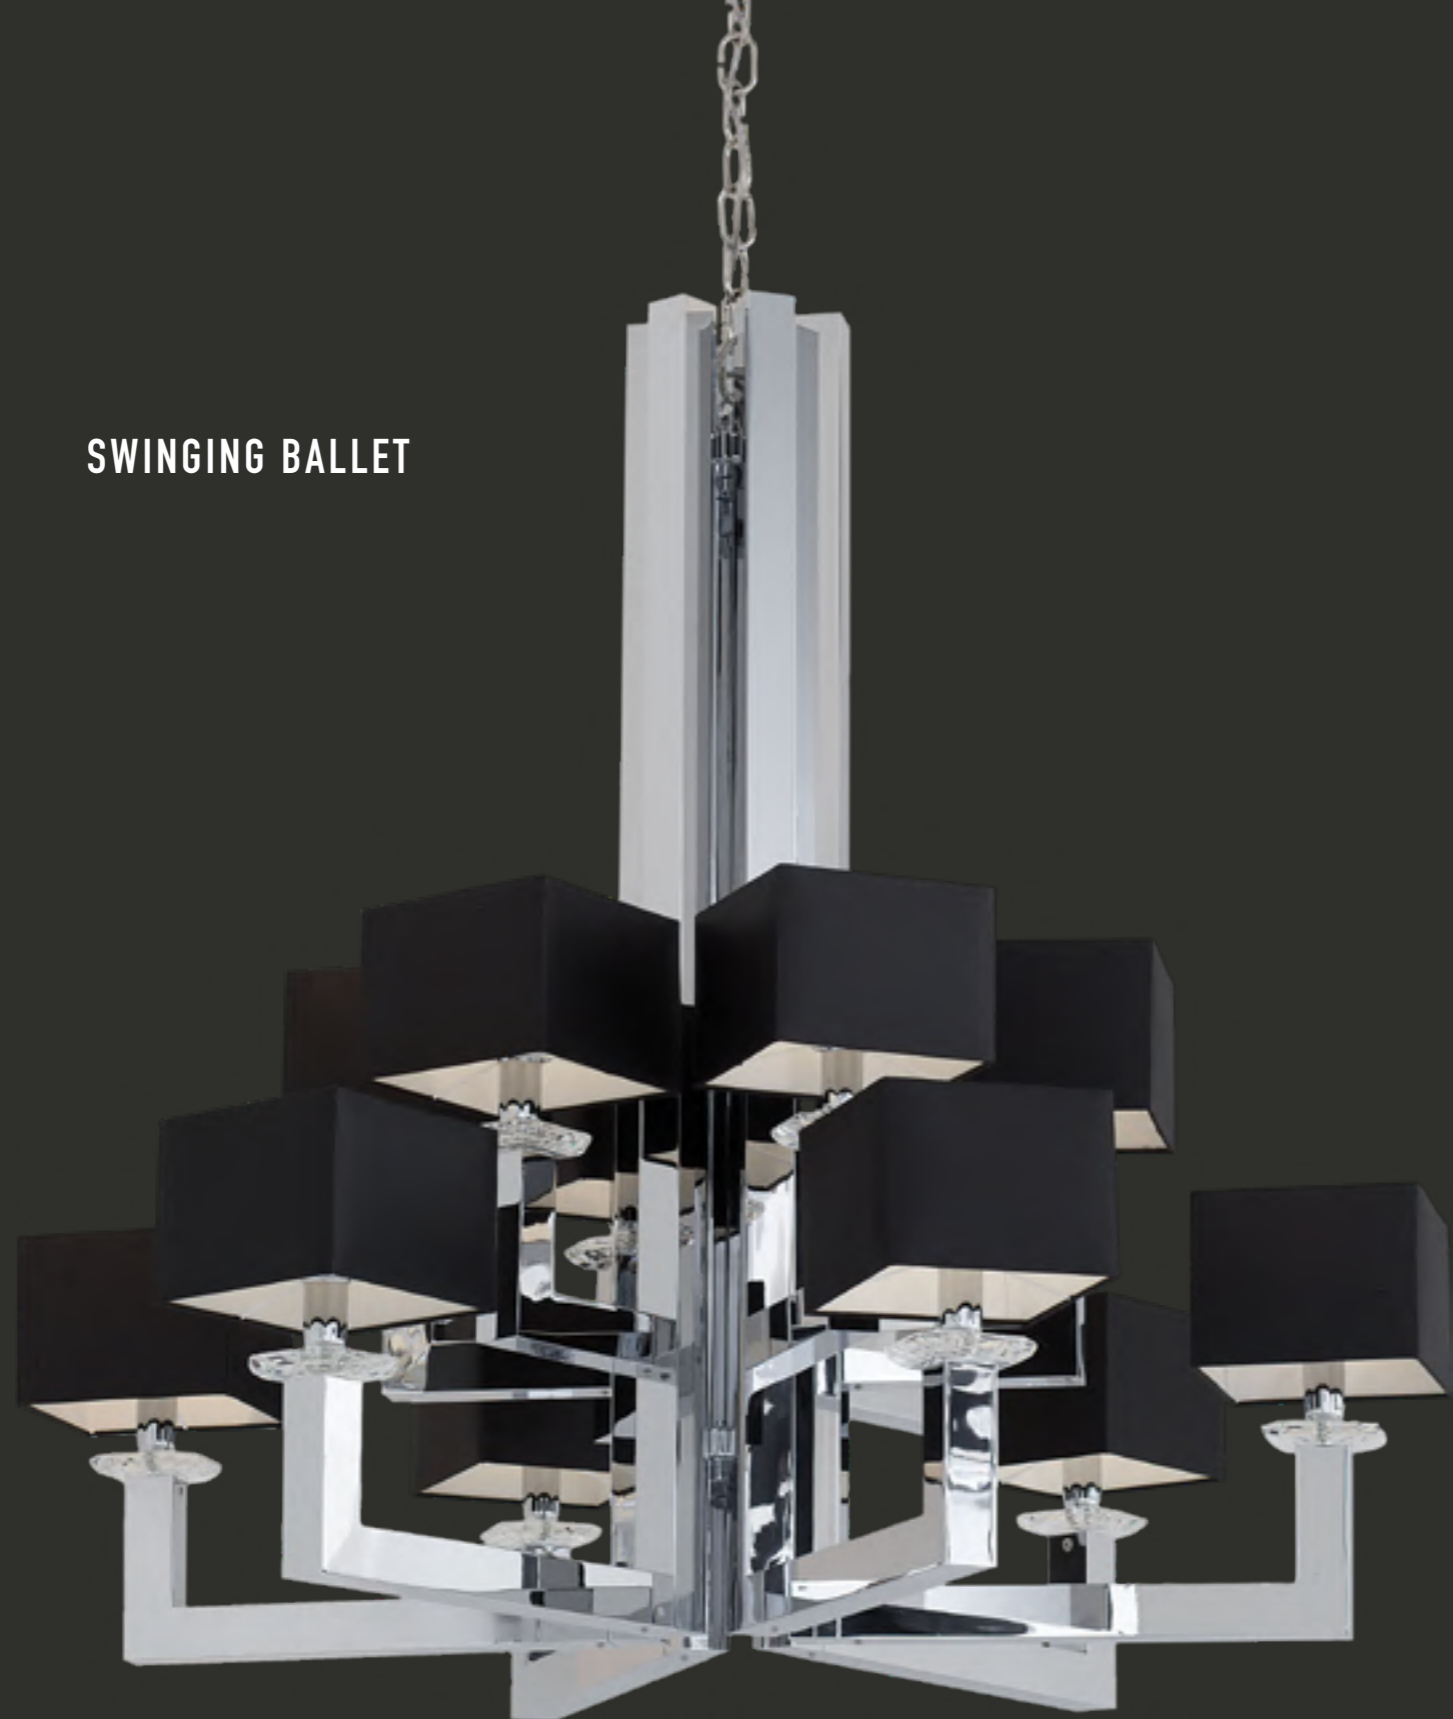

SWINGING BALLET

12914