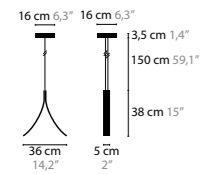

STREAM

DESIGN BY COEN MUNSTERS

13770 W1

STREAM H1 LED 7W / 24V / 2700K / 385 LUMEN
13710 COLORS 02 16 32 33

STREAM H1 XL LED 7W / 24V / 2700K / 385 LUMEN
13712 COLORS 02 16 32 33

STREAM H3 LED 3 X 7W / 24V / 2700K / 1155 LUMEN
13720 COLORS 02 16 32 33

STREAM H3 XL LED 3 X 7W / 24V / 2700K / 1155 LUMEN
13722 COLORS 02 16 32 33

STREAM H5 LED 5 X 7W / 24V / 2700K / 1925 LUMEN
13730 COLORS 02 16 32 33

STREAM H5 XL LED 5 X 7W / 24V / 2700K / 1925 LUMEN
13732 COLORS 02 16 32 33

STREAM H7 LED 7 X 7W / 24V / 2700K / 2695 LUMEN
13740 COLORS 02 16 32 33

STREAM H7 XL LED 7 X 7W / 24V / 2700K / 2695 LUMEN
13742 COLORS 02 16 32 33

STREAM W1 LED 7W / 24V / 2700K / 385 LUMEN
13770 COLORS 02 16 32 33

STREAM W1 XL LED 7W / 24V / 2700K / 385 LUMEN
13772 COLORS 02 16 32 33

STREAM W2 LED 2 X 7W / 24V / 2700K / 770 LUMEN
13780 COLORS 02 16 32 33

STREAM W2 XL LED 2 X 7W / 24V / 2700K / 770 LUMEN
13782 COLORS 02 16 32 33

STREAM F2 XL LED 2 X 7W / 24V / 2700K / 770 LUMEN
13790 COLORS 02 16 32 33

1. **COLORS**
2. 02 CHROME
   - 16 MATT NICKEL
   - 32 BLACK STRUCTURE
   - 33 WHITE STRUCTURE

GENERAL INFORMATION: - ALL MODELS DIMMABLE, ART. 13770 AND 13772 DIMMABLE BY USING MORE THAN ONE PIECE