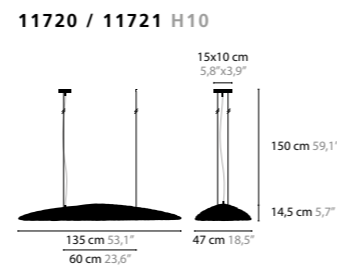

11721
SILVER GLASS

NIGHT IN PARIS GLASS IS A HANDMADE COMPOSITION OF LINES OF GLASS WITH OPEN SPACES AND EVERY PIECE OF GLASS IS UNIQUE. THE OPEN SPACES, ALSO WITH SILVER COATING, LETS LIGHT THROUGH THE GLASS, WHICH GIVES AN EXCELLENT GLOW AND EFFECT. NIGHT IN PARIS IS AVAILABLE WITH CLEAR AND SILVER GLASS.

NIGHT IN PARIS H8	BASE: 8 X G9 / 220V / MAX. 40W
11710 CLEAR GLASS	COLORS 00 01 02 05 16
11711 SILVER GLASS	COLORS 00 01 02 05 16

NIGHT IN PARIS H10	BASE: 10 X G9 / 220V / MAX. 40W
11720 CLEAR GLASS	COLORS 00 01 02 05 16
11721 SILVER GLASS	COLORS 00 01 02 05 16

COLORS		00 BRILLIANT BRASS
		01 SATIN BRASS
		02 CHROME
		05 BRONZE
		16 MATT NICKEL

GENERAL INFORMATION: - ALL GLASS IS ITALIAN HANDMADE AND EVERY PIECE IS UNIQUE
- OTHER COLORS FOR METAL PARTS ON REQUEST