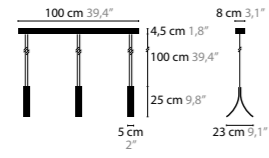

13722 H3 XL

13720 H3