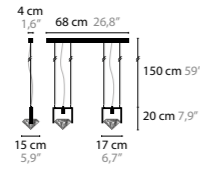

10514 / 10515 H2