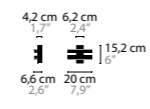

ARTYS
DESIGN BY COEN MUNSTERS

14325 W1+1

ARTYS H4
14310 BASE: LED 28W / 24V / 2700K / 3050 LUMEN
COLORS 32 33

ARTYS H5
14320 BASE: LED 34W / 24V / 2700K / 3710 LUMEN
COLORS 32 33

ARTYS CROSS
14321 BASE: LED 14,4W / 24V / 2700K / 1572 LUMEN
COLORS 32 33

ARTYS FLEX
14323 BASE: LED 48W / 24V / 2700K / 5240 LUMEN
COLORS 32 33

ARTYS W1+1
14325 BASE: LED 7V / 24W / 2700K / 80 LUMEN
COLORS 32 33

COLORS

- 32 BLACK STRUCTURE
- 33 WHITE STRUCTURE

GENERAL INFORMATION:

- DIMMABLE
- OTHER COLORS ON REQUEST