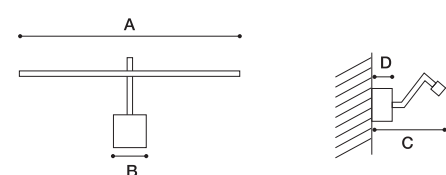

Art.	W	V	Lumen	°K LED	A cm	B cm	C cm	D cm
ZETA 50	4,80	220	440	3000	50	8	17/20	4,5
ZETA 70	7,92	220	660	3000	70	8	17/20	4,5
ZETA 90	10,56	220	880	3000	90	8	17/20	4,5
ZETA 110	13,20	220	1100	3000	110	8	17/20	4,5

ALIMENTATORE INCLUSO LED 12V CRI90 | DRIVER INCLUDED LED 12V, CRI90

Finiture | Finishes:

Oro opaco
Dim gold

Cromo
Chrome

Bronzo spazzolato
Brushed bronze